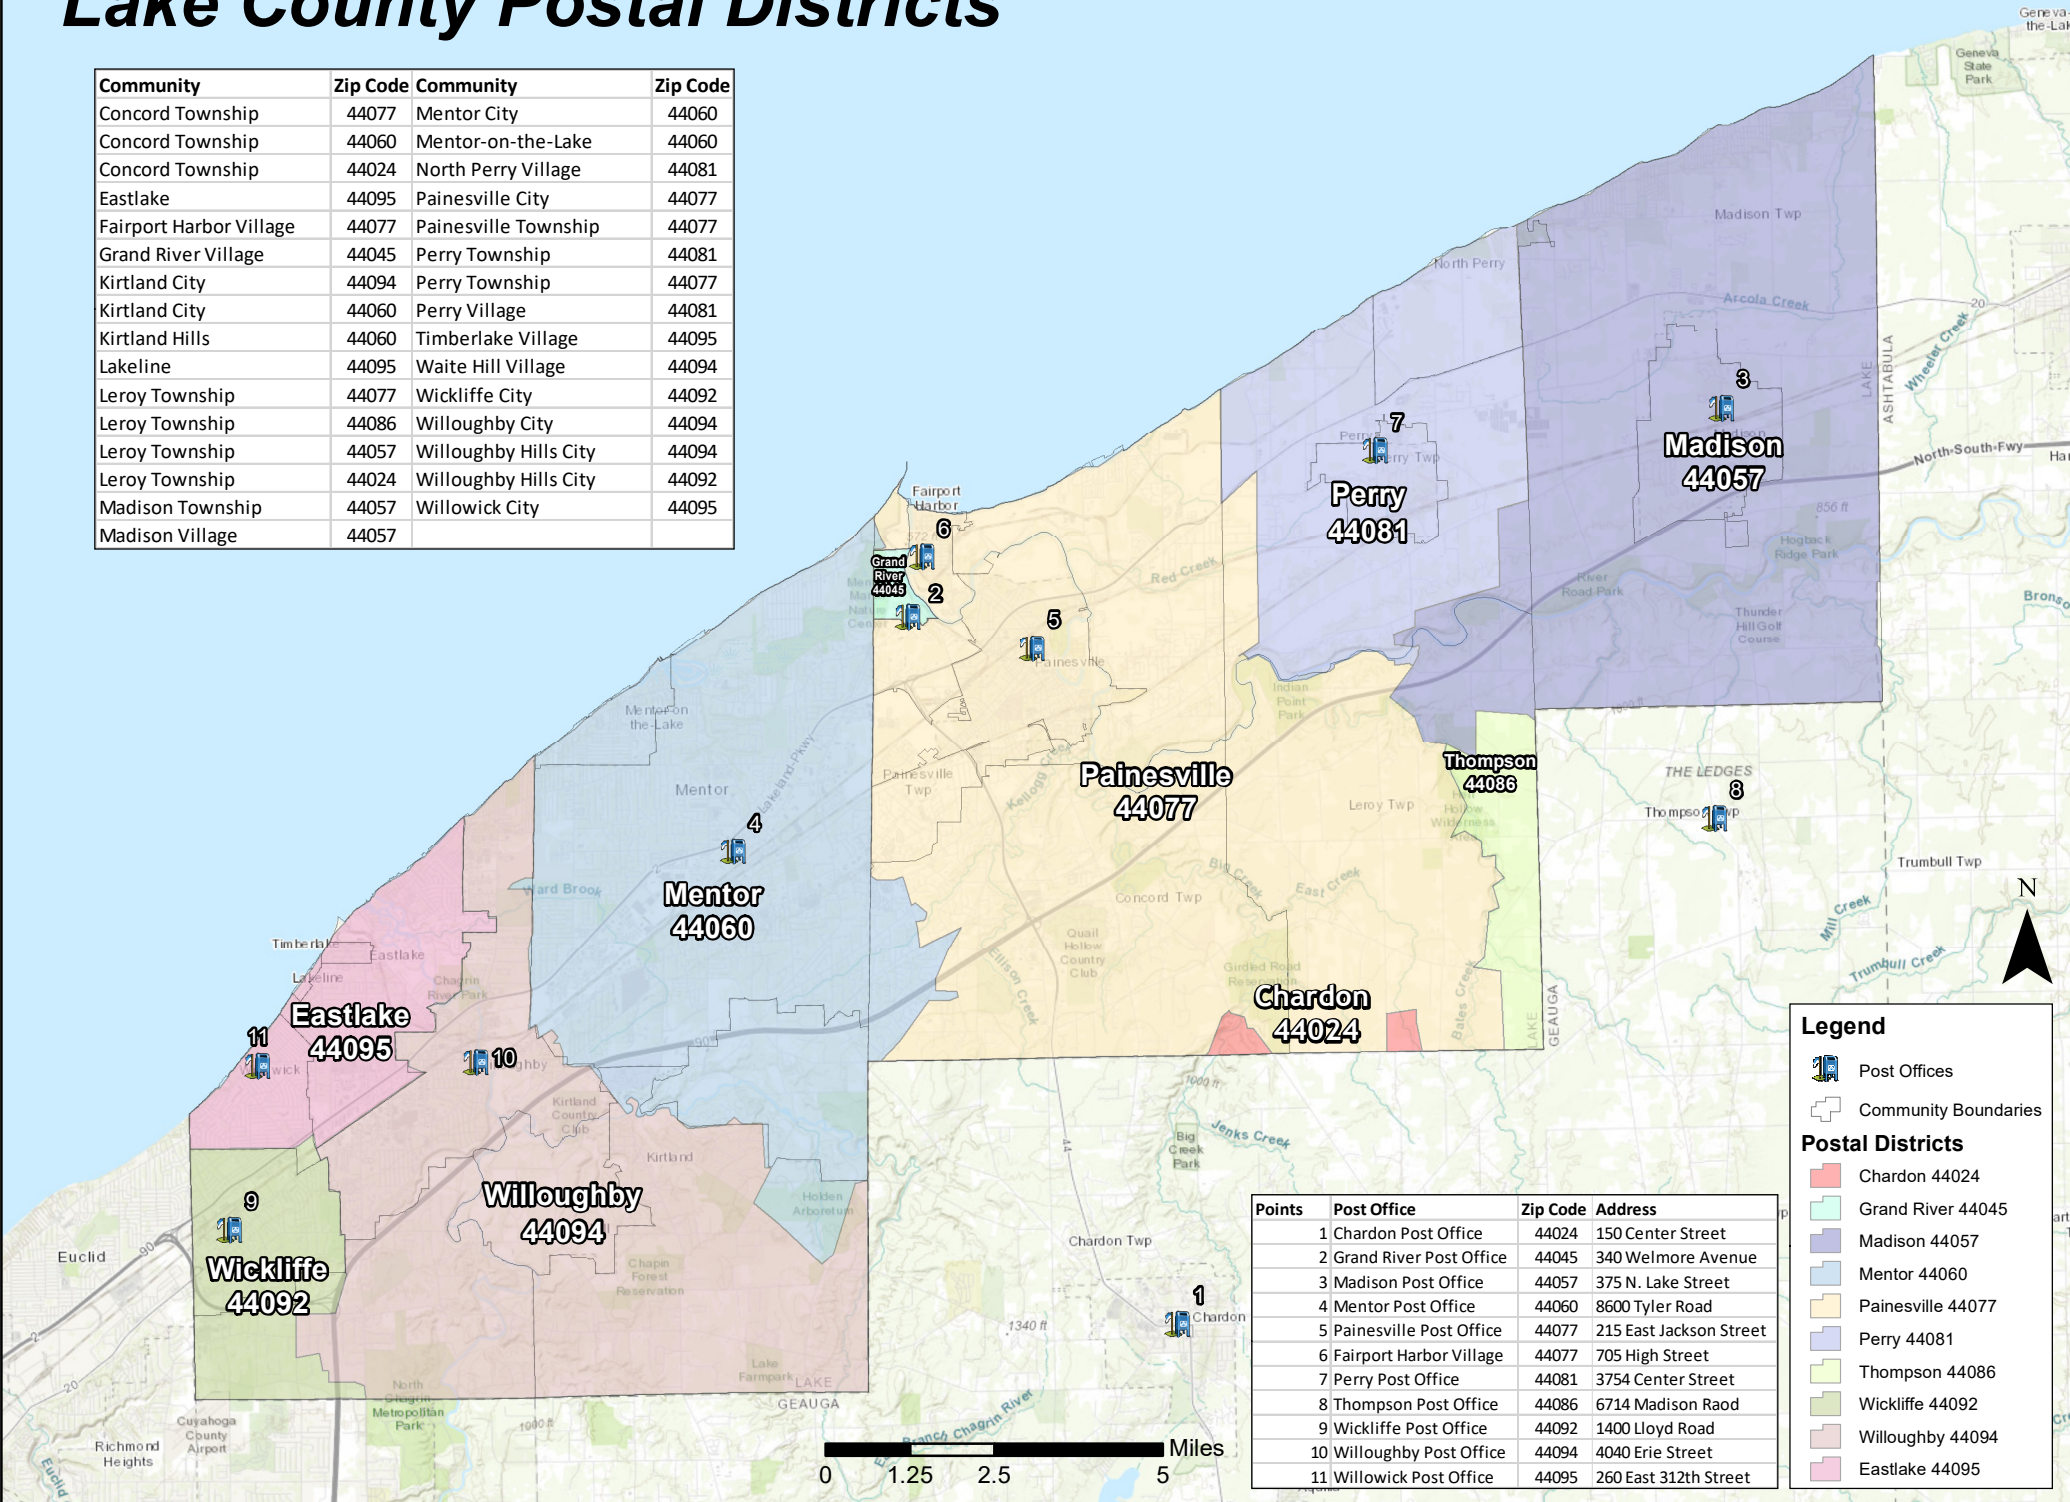

Lake County Postal Districts

Community	Zip Code	Community	Zip Code
Concord Township	44077	Mentor City	44060
Concord Township	44060	Mentor-on-the-Lake	44060
Concord Township	44024	North Perry Village	44081
Eastlake	44095	Painesville City	44077
Fairport Harbor Village	44077	Painesville Township	44077
Grand River Village	44045	Perry Township	44081
Kirtland City	44094	Perry Township	44077
Kirtland City	44060	Perry Village	44081
Kirtland Hills	44060	Timberlake Village	44095
Lakeline	44095	Waite Hill Village	44094
Leroy Township	44077	Wickliffe City	44092
Leroy Township	44086	Willoughby City	44094
Leroy Township	44057	Willoughby Hills City	44094
Leroy Township	44024	Willoughby Hills City	44092
Madison Township	44057	Willowick City	44095
Madison Village	44057		

Legend

- Post Offices
- Community Boundaries

Postal Districts

- Chardon 44024
- Grand River 44045
- Madison 44057
- Mentor 44060
- Painesville 44077
- Perry 44081
- Thompson 44086
- Wickliffe 44092
- Willoughby 44094
- Eastlake 44095

Points	Post Office	Zip Code	Address
1	Chardon Post Office	44024	150 Center Street
2	Grand River Post Office	44045	340 Welmore Avenue
3	Madison Post Office	44057	375 N. Lake Street
4	Mentor Post Office	44060	8600 Tyler Road
5	Painesville Post Office	44077	215 East Jackson Street
6	Fairport Harbor Village	44077	705 High Street
7	Perry Post Office	44081	3754 Center Street
8	Thompson Post Office	44086	6714 Madison Road
9	Wickliffe Post Office	44092	1400 Lloyd Road
10	Willoughby Post Office	44094	4040 Erie Street
11	Willowick Post Office	44095	260 East 312th Street