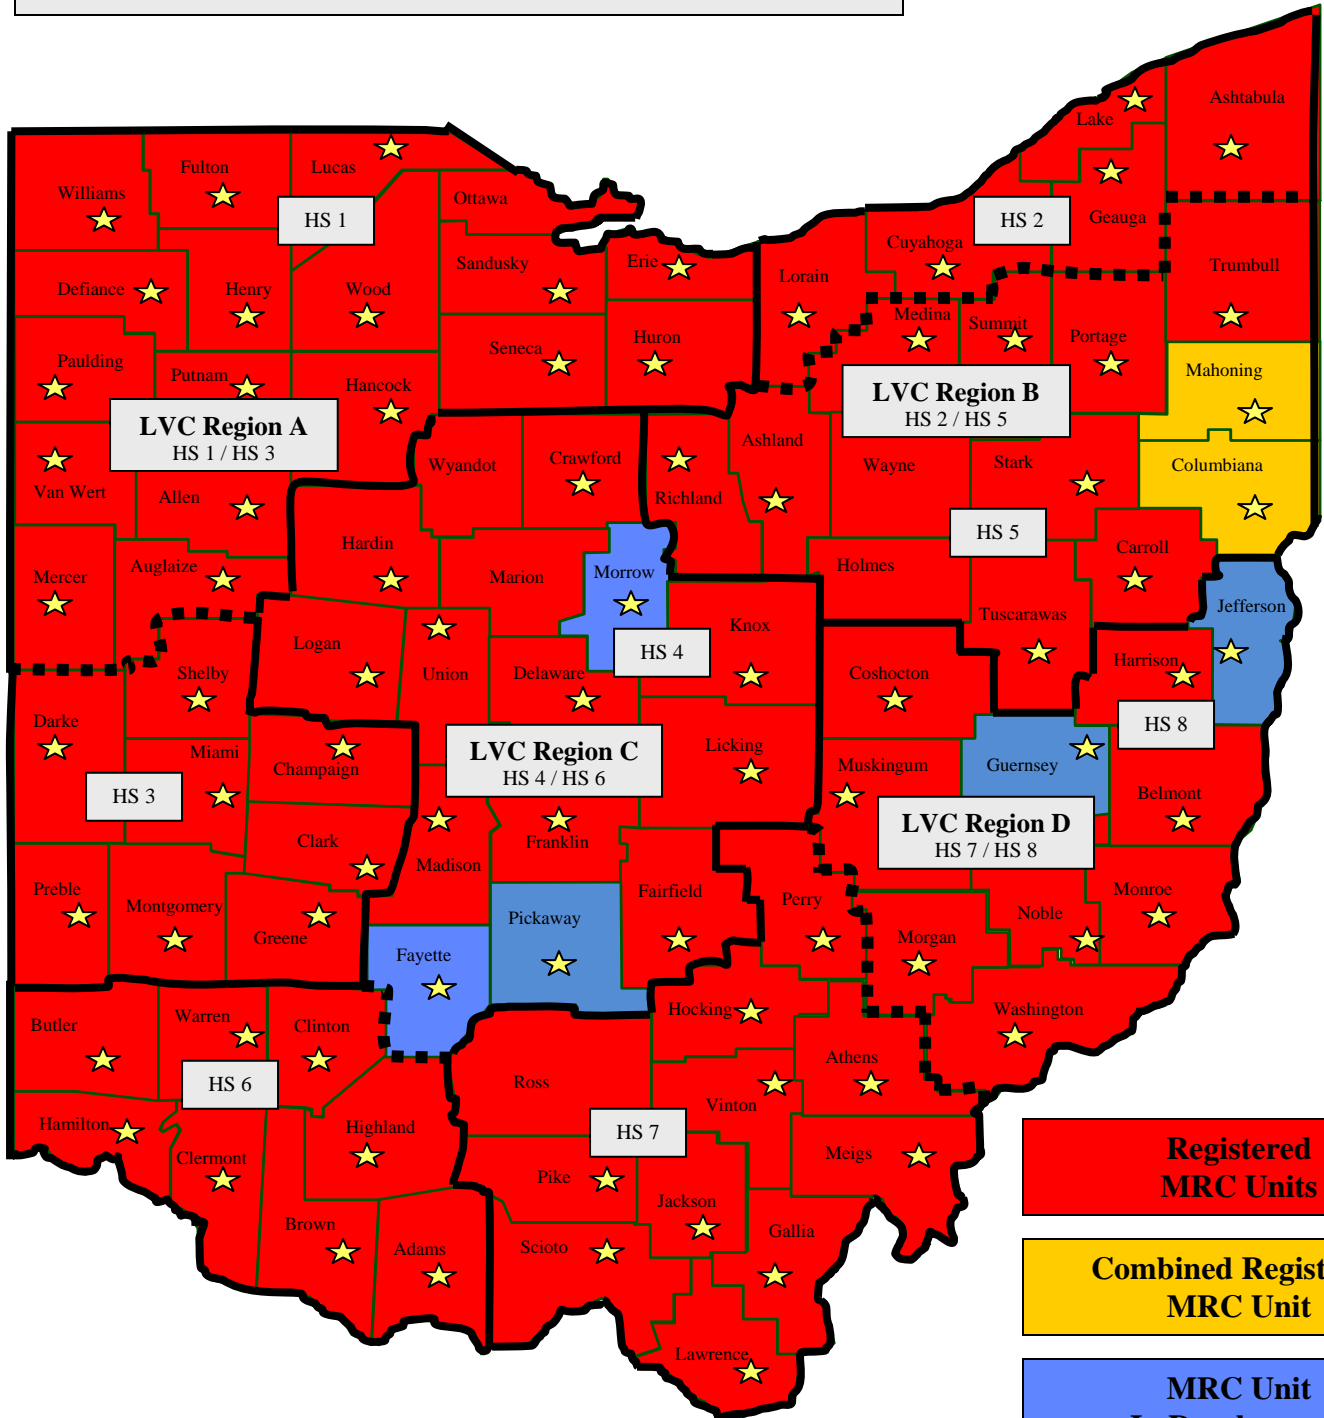

Ohio Citizen Corps Regional Map

Registered MRC Units

Combined Registered MRC Unit

MRC Unit In Development

☆ = Citizen Corps Council
 LVC = Lead Volunteer Center
 HS = Homeland Security

<p>LVC A – United Way of Greater Toledo Emily Avery emily.avery@unitedwaytoledo.org Walt Tylicki citizencorps@unitedwaytoledo.org</p>	<p>LVC B – Volunteer Services Agencies, Inc. Maureen Drummond mdrummond@volunteerservicesagency.org Karl Roach kroach@volunteerservicesagency.org</p>
<p>LVC C - FirstLink Beth Eck beck@firstlink.org Lee Foster lfoster@firstlink.org</p>	<p>LVC D – RSVP & Volunteer Network Center Susan Rogers gjv_rsvp@verizon.net Cher Bellar cher_bellar_rsvp@verizon.net</p>