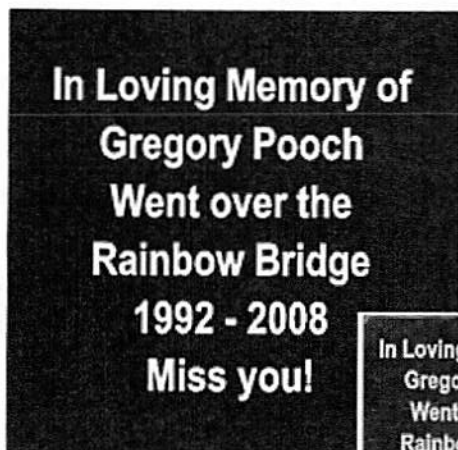

Engraved Tiles

Please do not write in shaded area if you are getting clip art on your tile

4" x 8"

$100.00

**4" x 4" Replica Tile
Add $20.00**

8" x 8"

$250.00

**4" x 4" Replica Tile
Add $20.00**

4" x 8" CLIP ART _____
$100.00

REPLICA _____
Add $20.00, same text as your tile.

4" x 8" NO CLIP ART
$100.00

REPLICA _____
Add $20.00, same text as your tile.

8" x 8" CLIP ART _____
$250.00

REPLICA _____
Add $20.00, same text as your tile.

8" x 8" NO CLIP ART
$250.00

REPLICA _____
Add $20.00, same text as your tile.