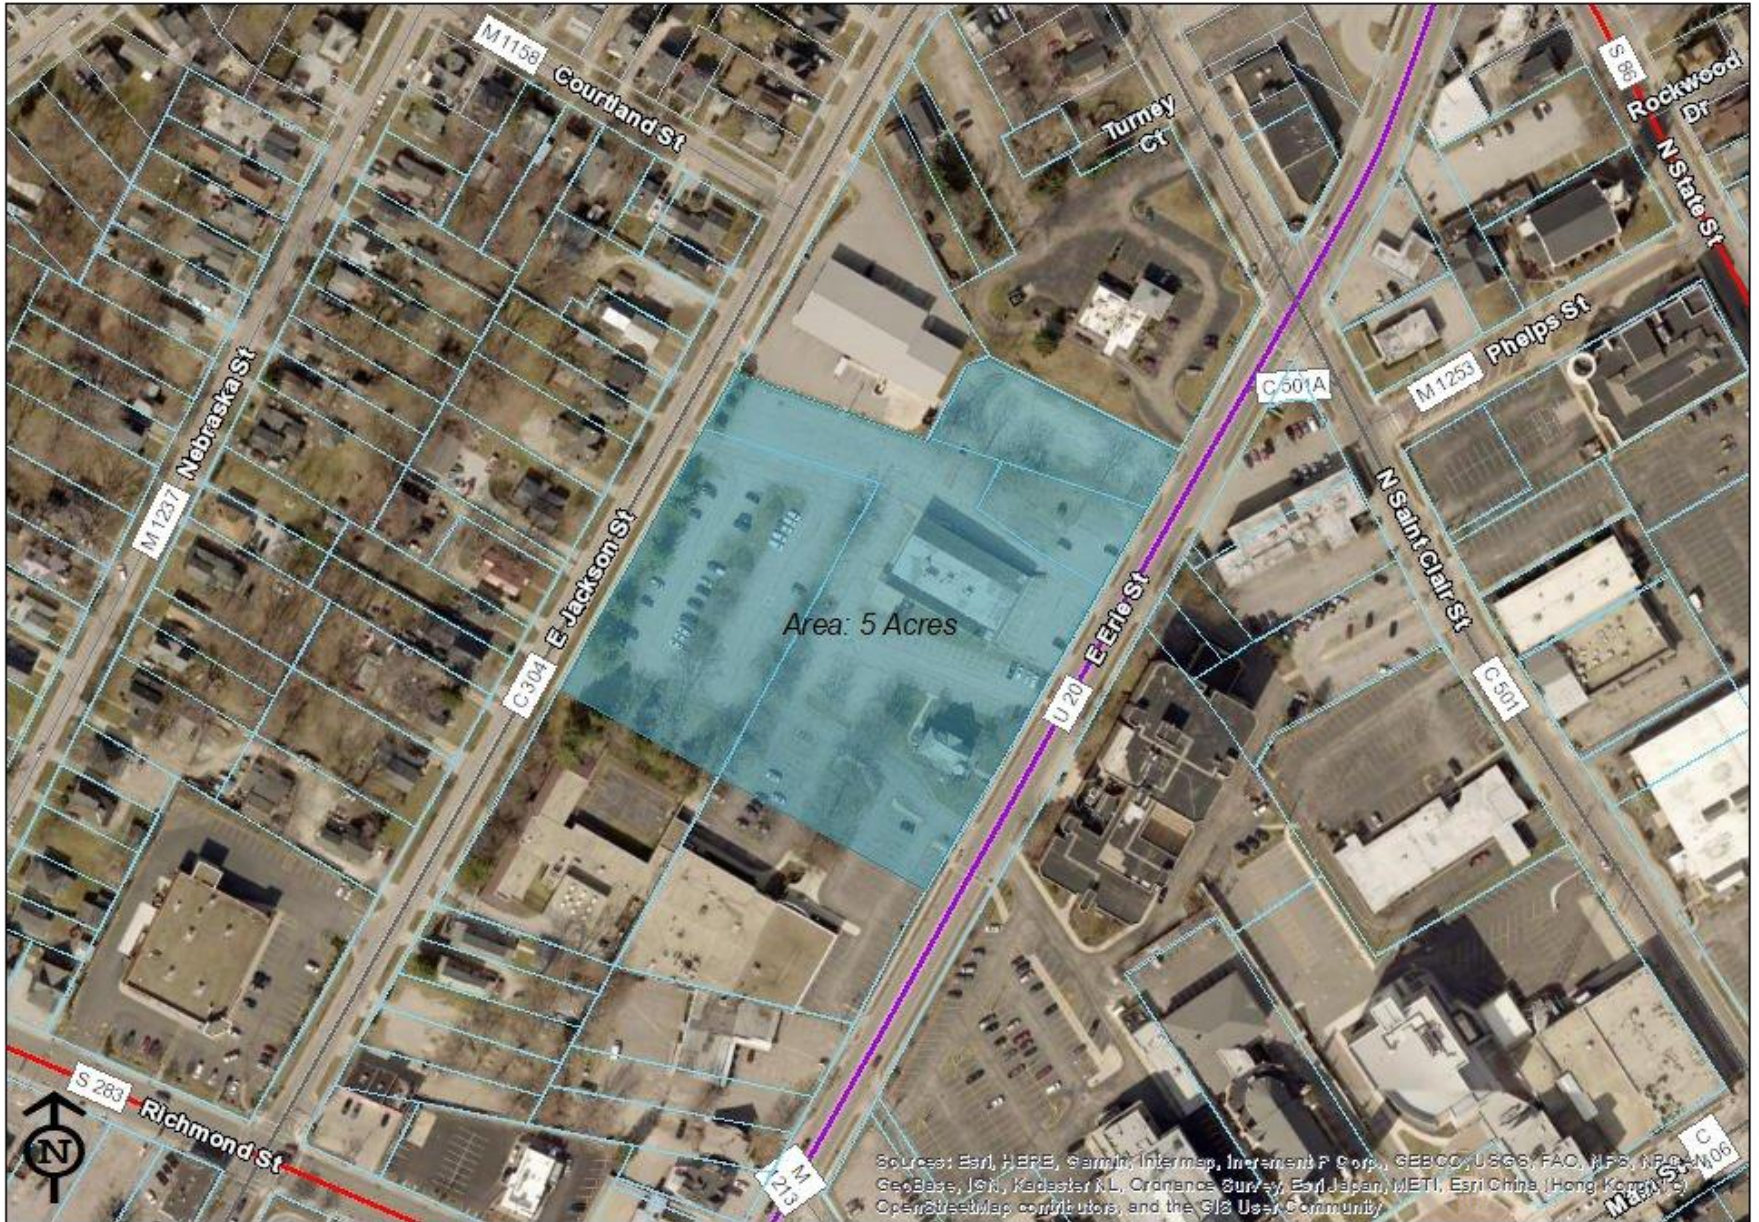

Jason W. Boyd

County Administrator

Background

- ▶ Lake County has been reviewing the operation and condition of the current Lake County Sheriff's Office & Jail for 10 years.
 - Previous Reports/Studies:
 - ▶ 2014: *Lake County Public Safety Complex (Feb. 2014)*
 - ▶ 2018: *Lake County Jail Façade Evaluation Report*
 - ▶ 2019: *Lake County Ohio Jail Analysis (Aug. 2019)*
- ▶ Overall goal → construct a Sheriff's Office & state of the art, multi-use jail to meet the needs of Lake County for the next 50 years.

Background

- ▶ Current jail facility opened in 1990
 - Averaged 100 Lake County inmates per day
 - ▶ Of the 100, 9 were females
 - Today, 360 are Lake County inmates
 - ▶ Female inmates are routinely over 100
- ▶ Designed to house 353 inmates
 - Currently houses an average daily population of 365 inmates, 90 of which are female.
 - Licensed by the State to house 403 inmates
- ▶ Sheriffs Office also includes offices of the Adult Probation Dept.

Proposed Site: 125 E. Erie

Property lines are graphic representations and are **NOT** survey accurate.

Lake County GIS Dept. / Lake County Tax Map Dept., 105 Main Street, Painesville, OH

1 inch = 188 feet

Click to zoom to space or drag to fly to a place.

2D

+

-

From Erie St.

From Jackson St.

133 E Jackson St
Painesville, Ohio
Google
Street View - Oct 2018

General Timeline