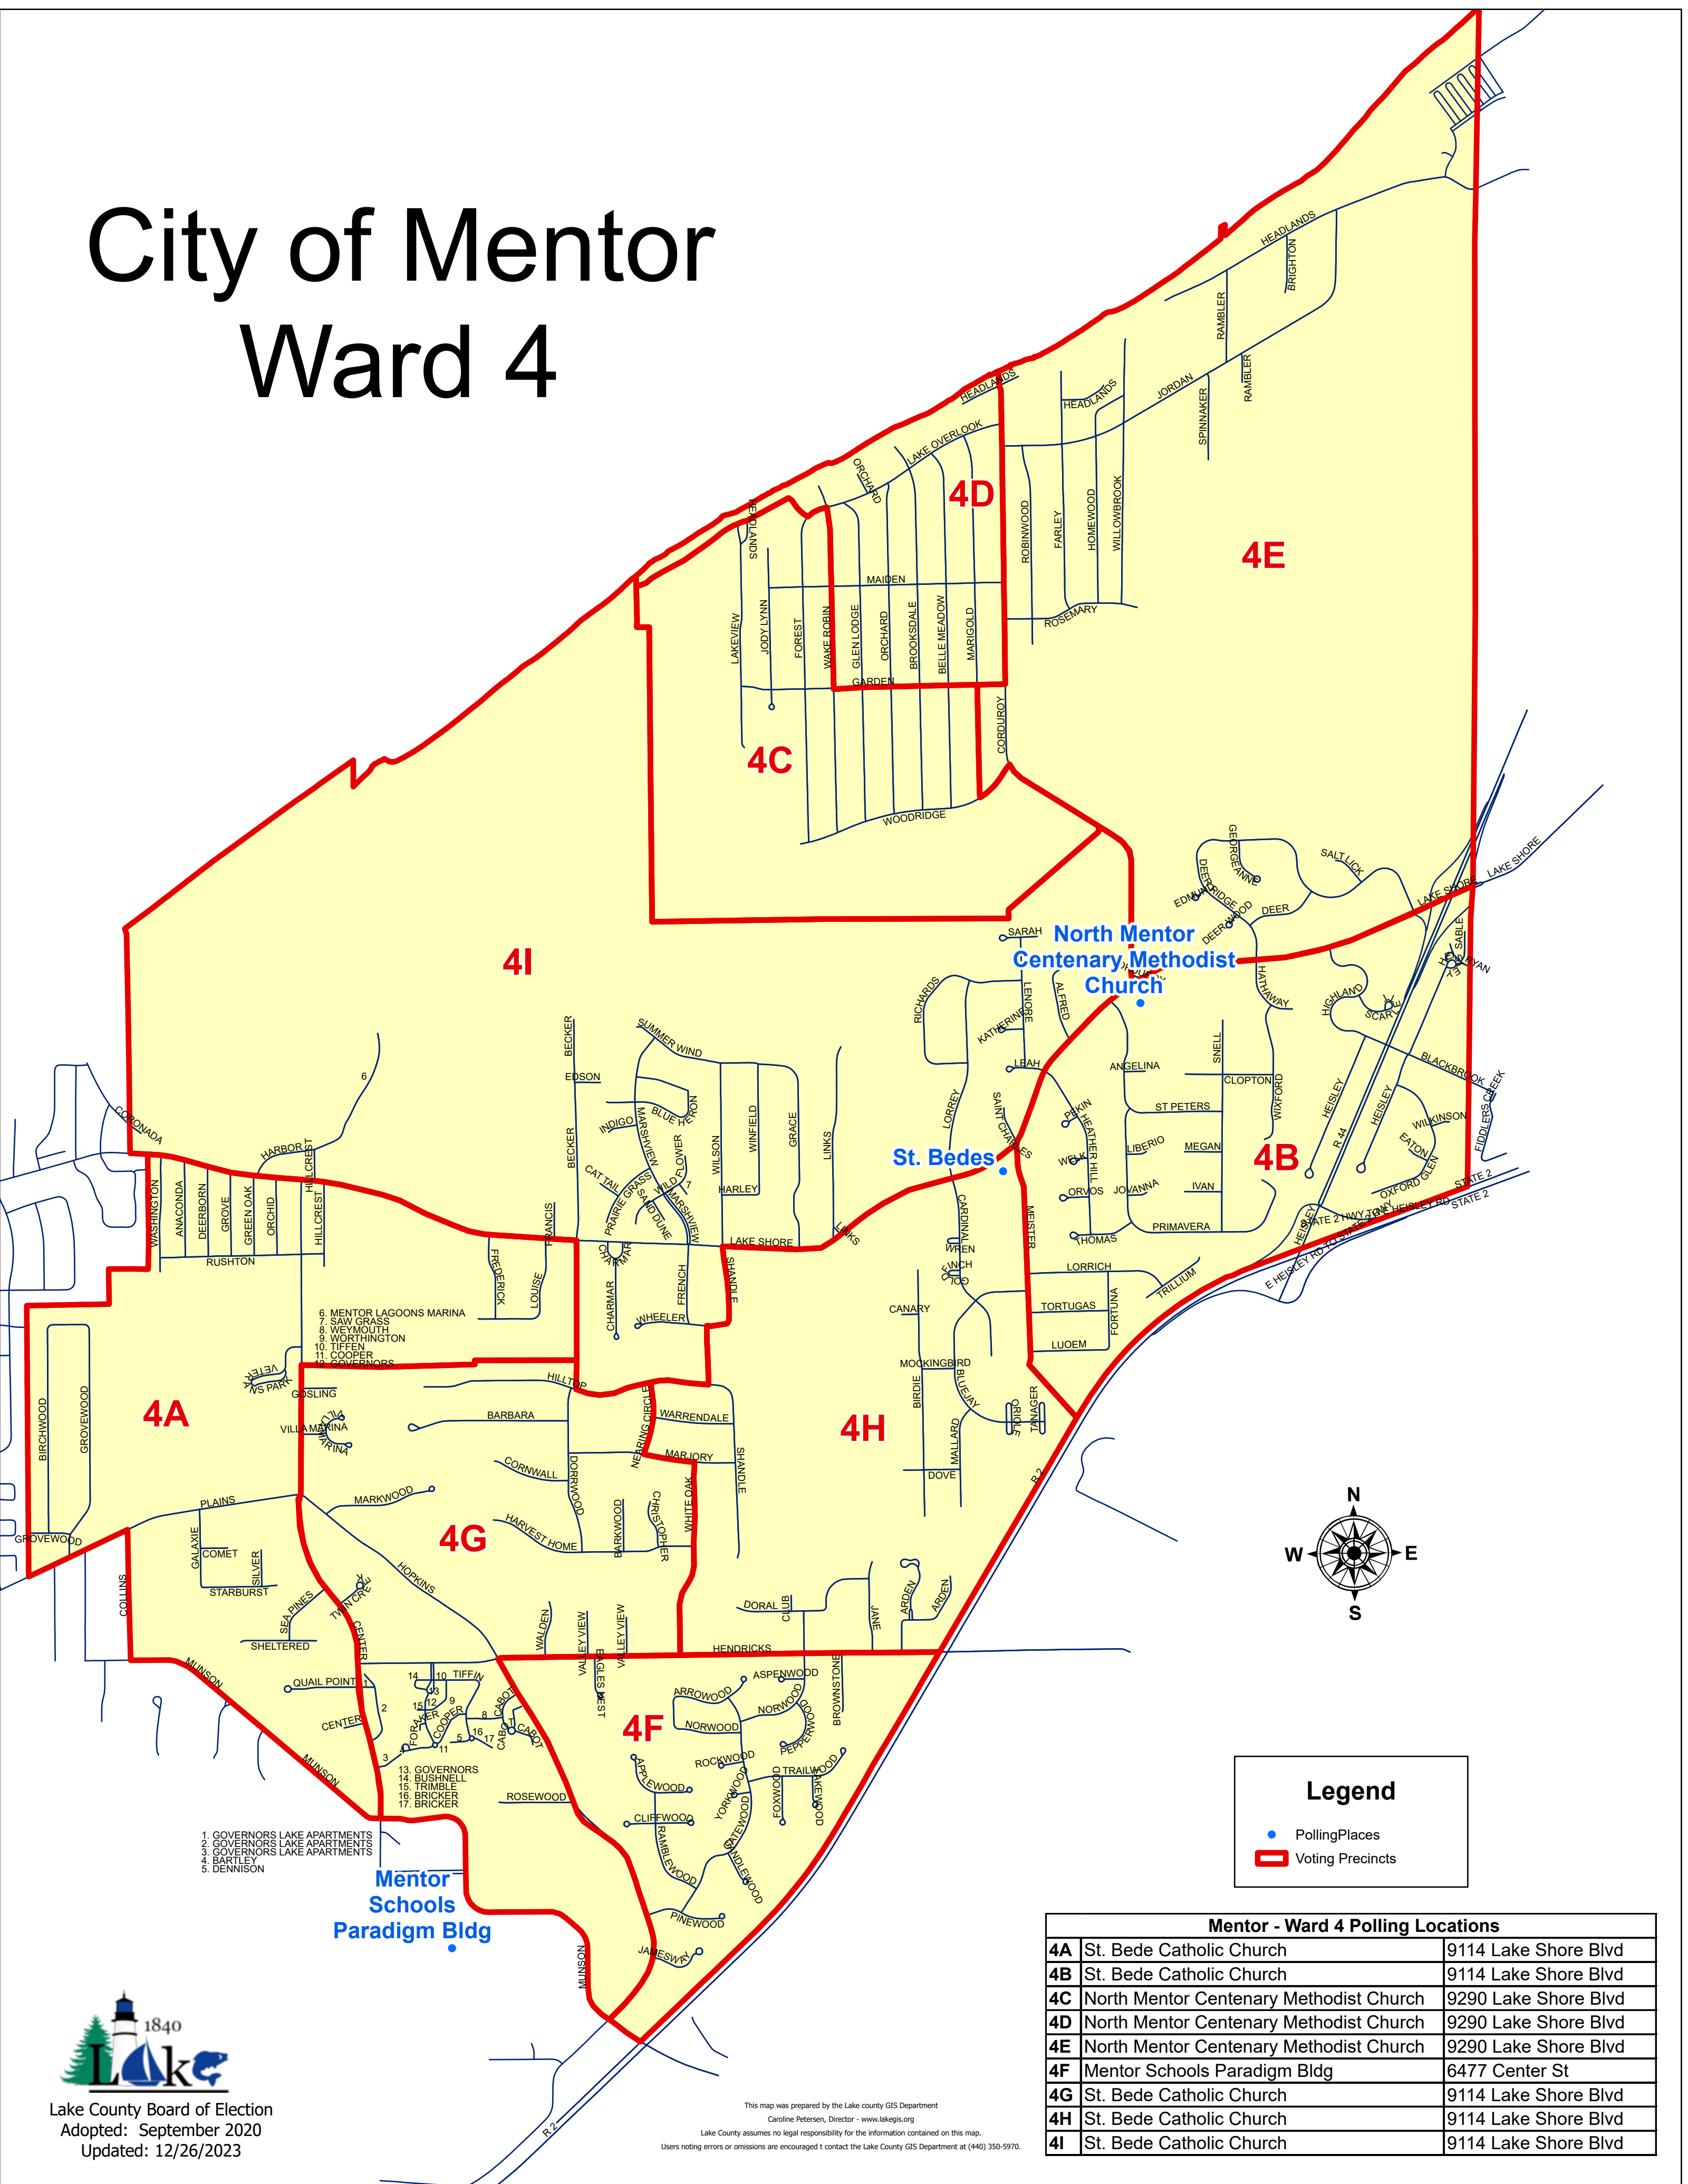

City of Mentor Ward 4

Legend

- Polling Places
- ▭ Voting Precincts

Mentor - Ward 4 Polling Locations		
4A	St. Bede Catholic Church	9114 Lake Shore Blvd
4B	St. Bede Catholic Church	9114 Lake Shore Blvd
4C	North Mentor Centenary Methodist Church	9290 Lake Shore Blvd
4D	North Mentor Centenary Methodist Church	9290 Lake Shore Blvd
4E	North Mentor Centenary Methodist Church	9290 Lake Shore Blvd
4F	Mentor Schools Paradigm Bldg	6477 Center St
4G	St. Bede Catholic Church	9114 Lake Shore Blvd
4H	St. Bede Catholic Church	9114 Lake Shore Blvd
4I	St. Bede Catholic Church	9114 Lake Shore Blvd