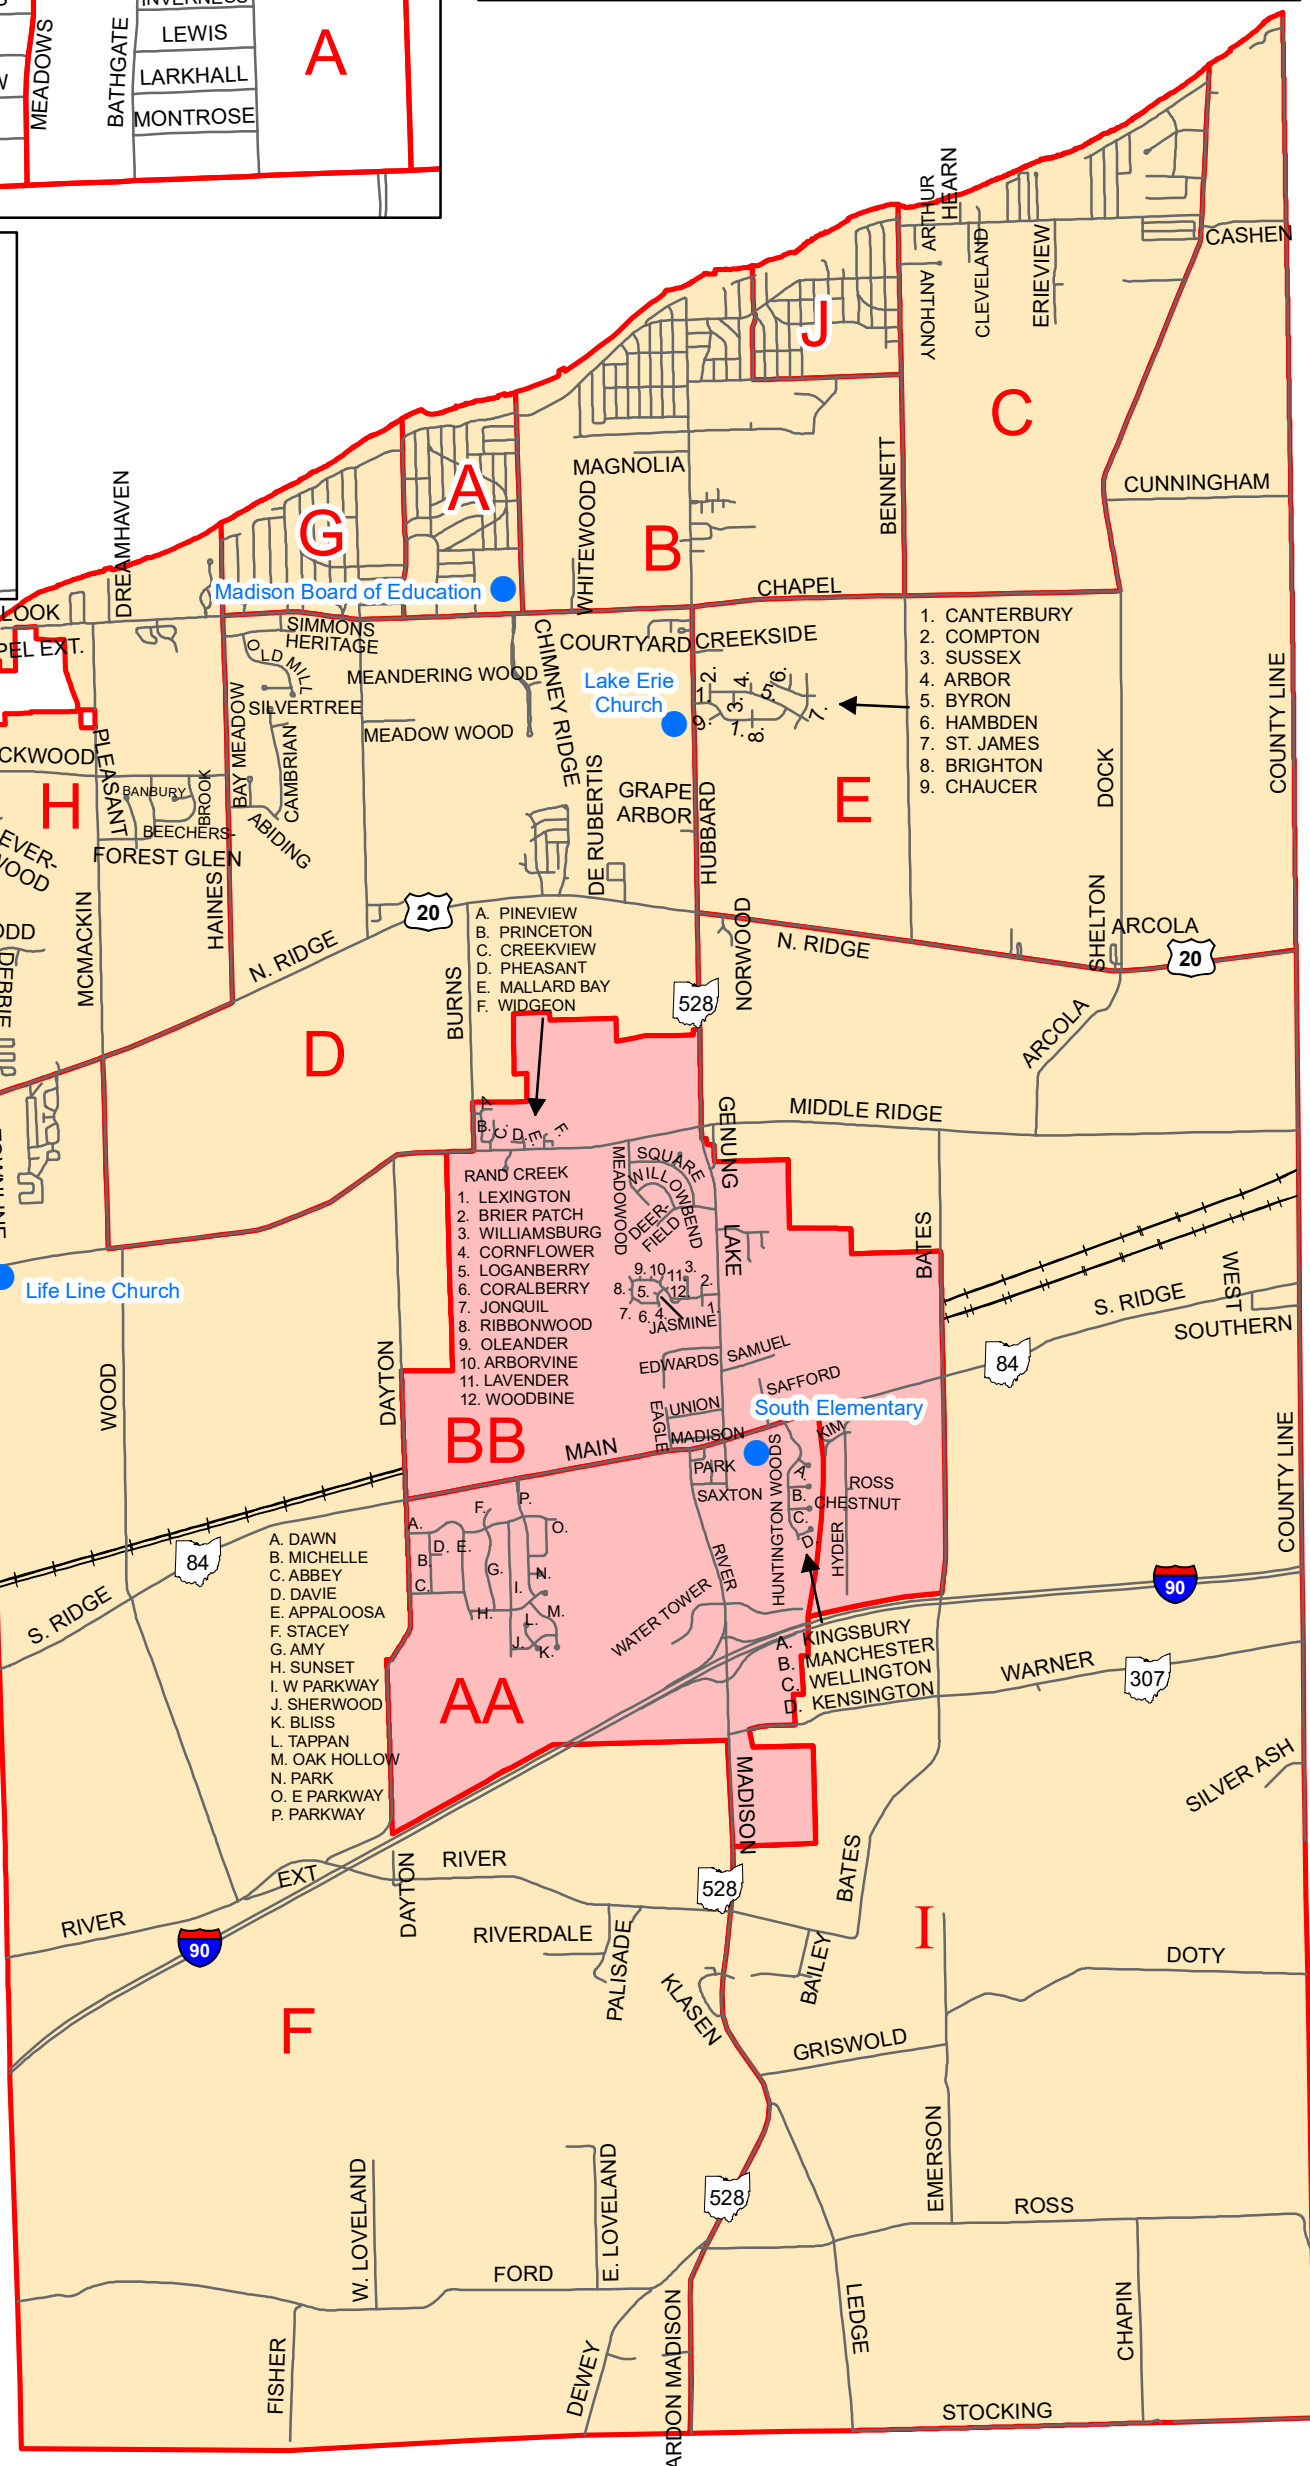

Madison Township and Madison Village

Legend

- Polling Locations
- Madison Vill. Precincts
- Madison Twp Precincts

Lake County Board of Elections
Adopted August 2015
Updated 4/13/22

Madison Township		
A	Madison Board of Education	1956 Red Bird Ln.
B	Lake Erie Church	2300 Hubbard Rd.
C	Lake Erie Church	2300 Hubbard Rd.
D	Life Line Church	5236 Middle Ridge Rd.
E	Lake Erie Church	2300 Hubbard Rd.
F	Life Line Church	5236 Middle Ridge Rd.
G	Madison Board of Education	1956 Red Bird Ln.
H	Lake Erie Church	2300 Hubbard Rd.
I	Life Line Church	5236 Middle Ridge Rd.
J	Lake Erie Church	2300 Hubbard Rd.
Madison Village		
AA	South Elementary	92 East Main St.
BB	South Elementary	92 East Main St.