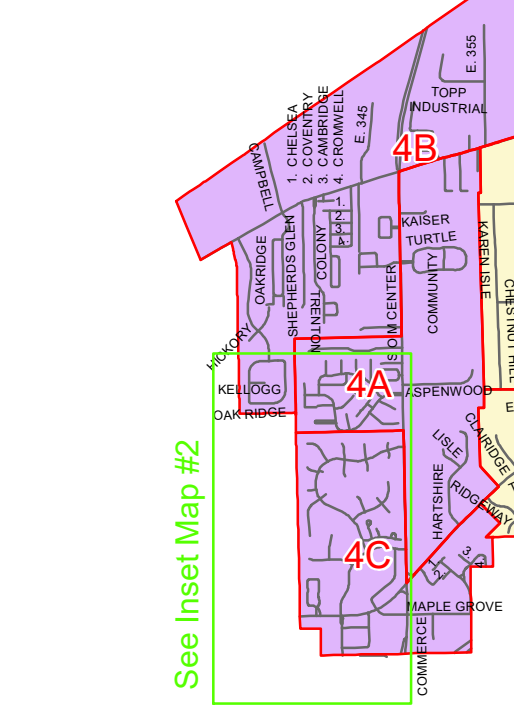

INSET MAP #3