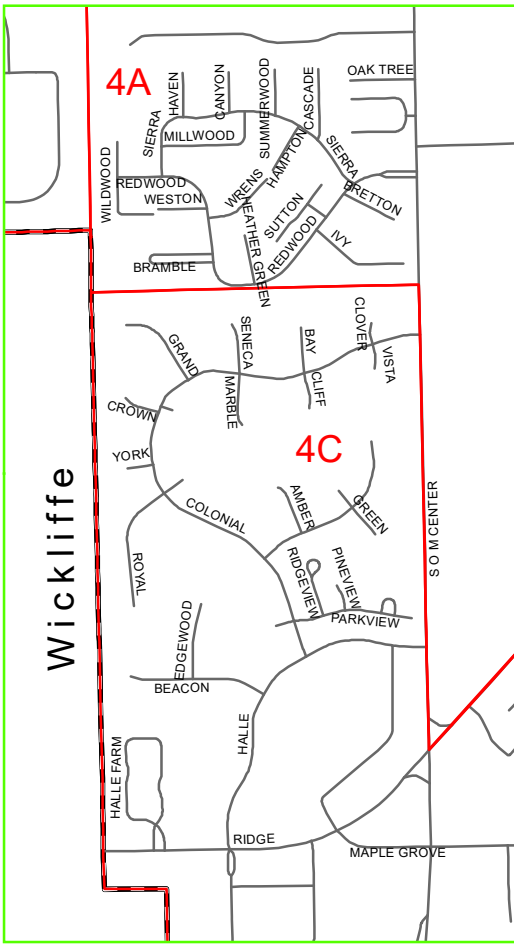

Inset Map #2