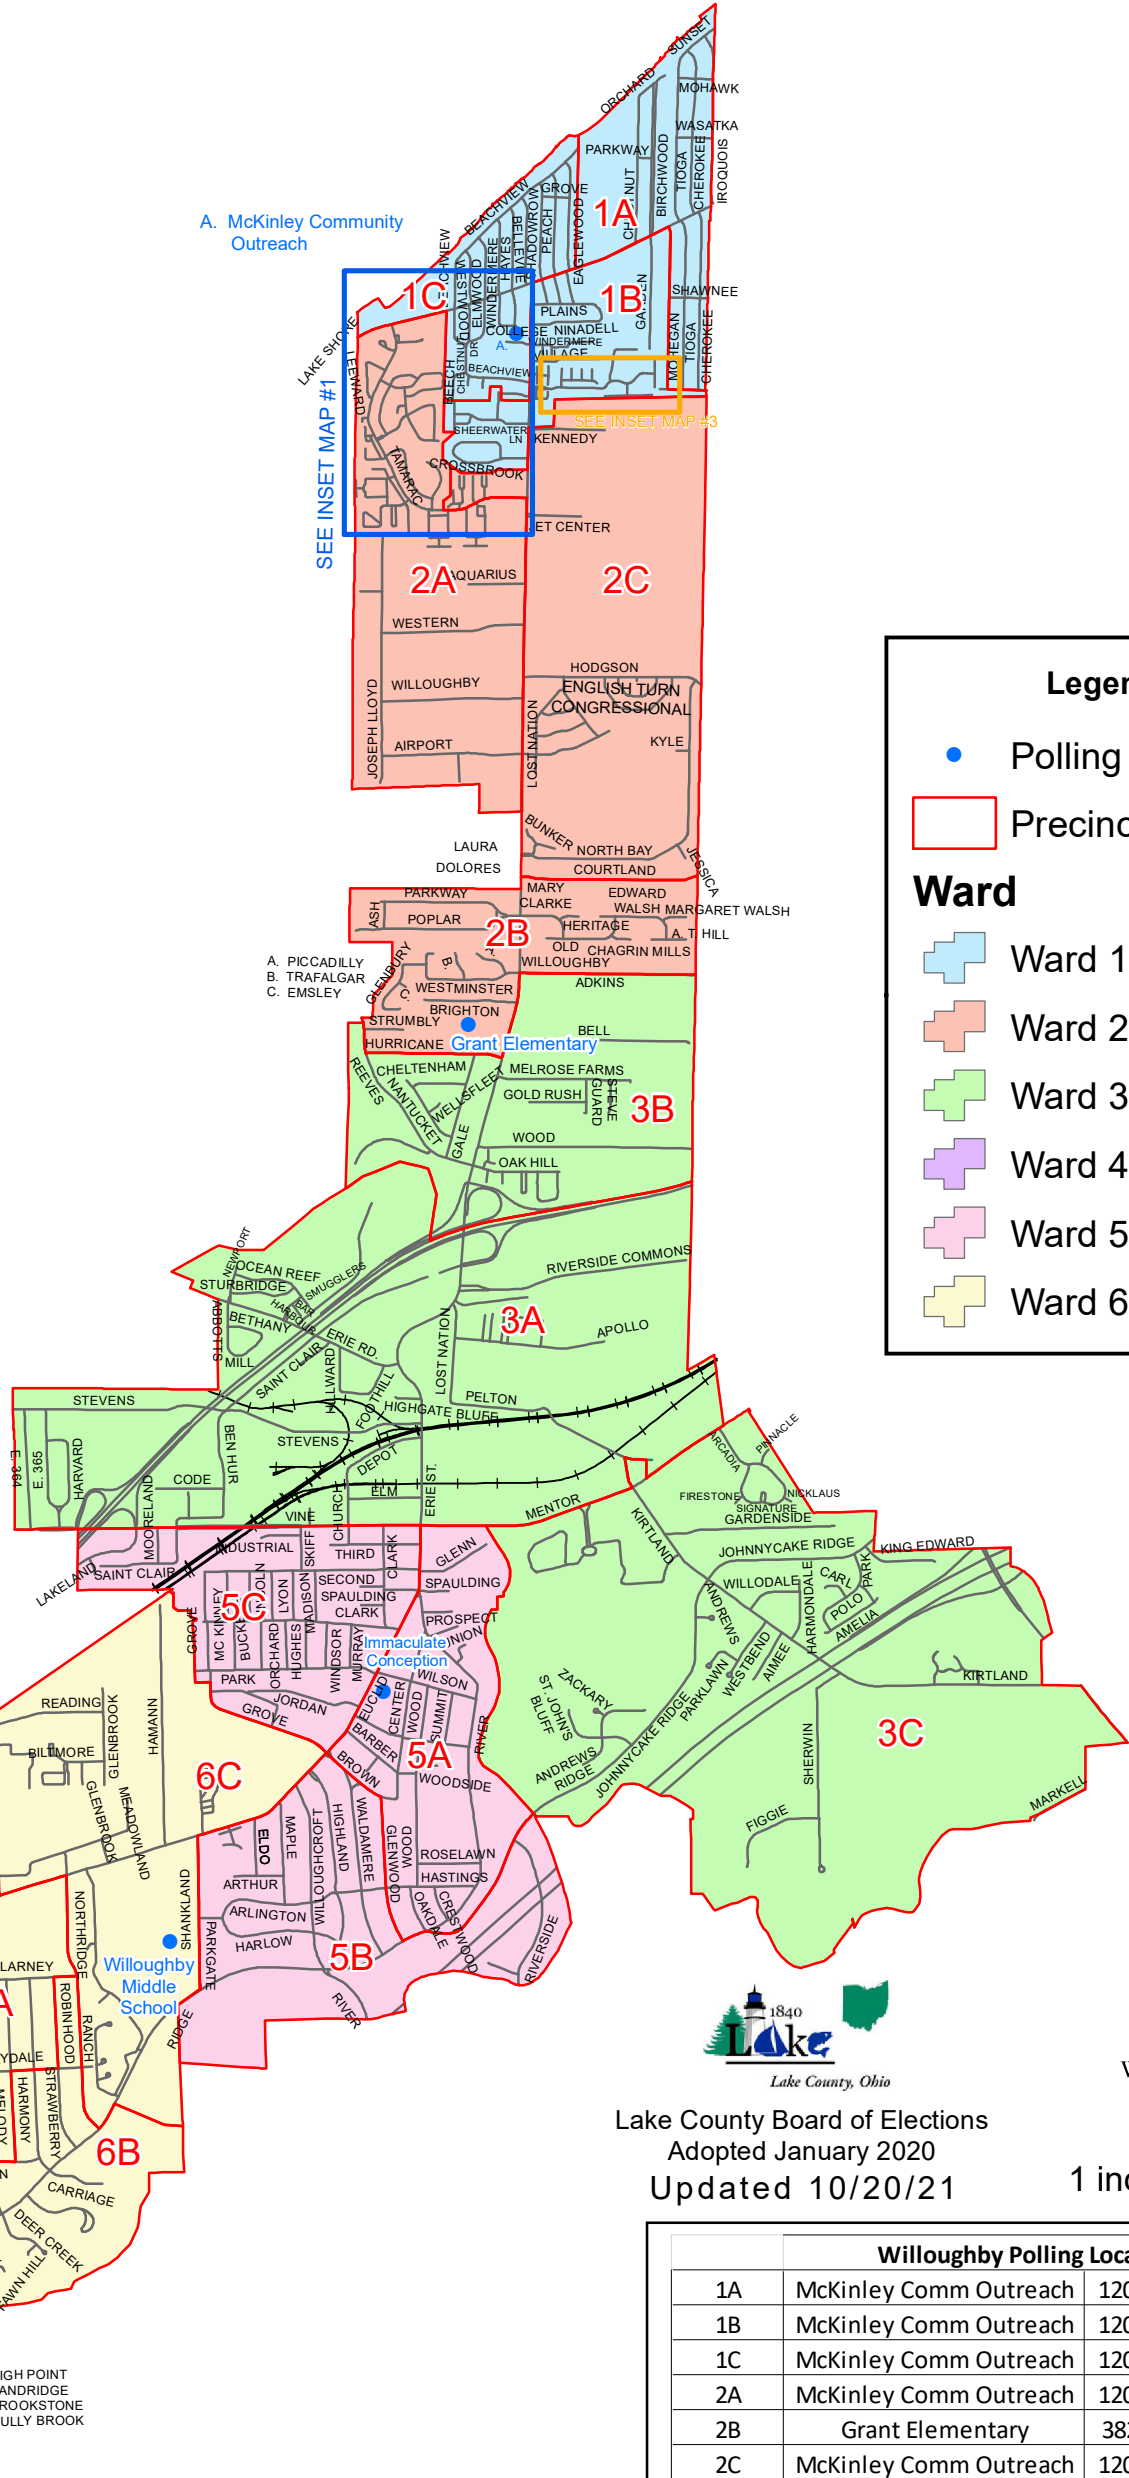

A. McKinley Community Outreach

SEE INSET MAP #1

SEE INSET MAP #3

Legend

- Polling Locations
- Precincts

Ward

- Ward 1
- Ward 2
- Ward 3
- Ward 4
- Ward 5
- Ward 6