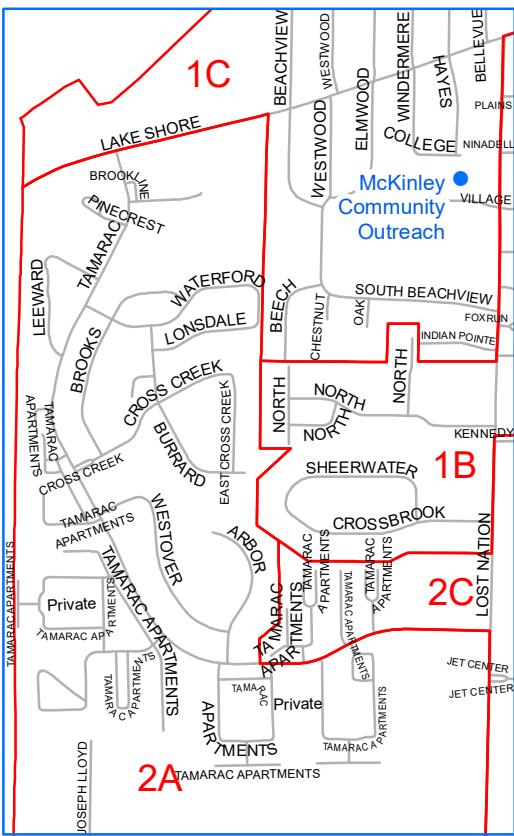

Willoughby City

Inset Map #1