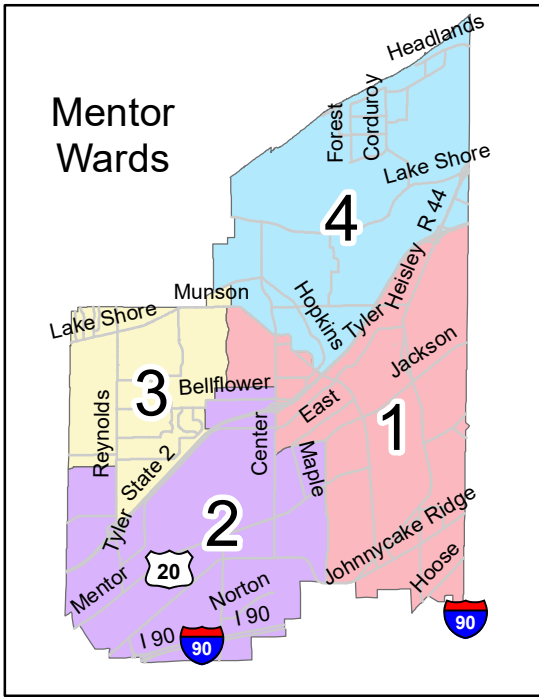

Mentor City Ward 2

Mentor Schools
Paradigm
Building

1. INDEPENDENCE
2. COLONIAL
3. PURITAN
4. STRATFORD
5. CARRIAGE
6. BEACON
7. HACKNEY
8. BROOKHAVEN
9. HAVENHURST
10. KIRKWOOD
11. LANCASTER

Prince of Peace
Church

2F

2B

2A

Mentor
Methodist
Church

2H

2G

2D

2I

Mentor Baptist Church

1 inch = 1,800 feet

2. SADDLE
4. STEEPLECHASE
7. FOREST
8. BASSWOOD

Legend

- Polling Locations
- Precincts

Lake County Board of Elections
Adopted September 2017
Updated 10/4/21

Mentor - Ward 2 Polling Locations		
2A	Mentor Methodist Church	8600 Mentor Ave.
2B	Mentor Methodist Church	8600 Mentor Ave.
2C	Mentor Baptist Church	7500 Johnnycake Ridge Rd.
2D	Mentor Baptist Church	7500 Johnnycake Ridge Rd.
2E	Mentor Schools Paradigm Building	6465 Center St.
2F	Prince of Peace Church	7193 Reynolds Rd.
2G	Mentor Methodist Church	8600 Mentor Ave.
2H	Prince of Peace Church	7193 Reynolds Rd.