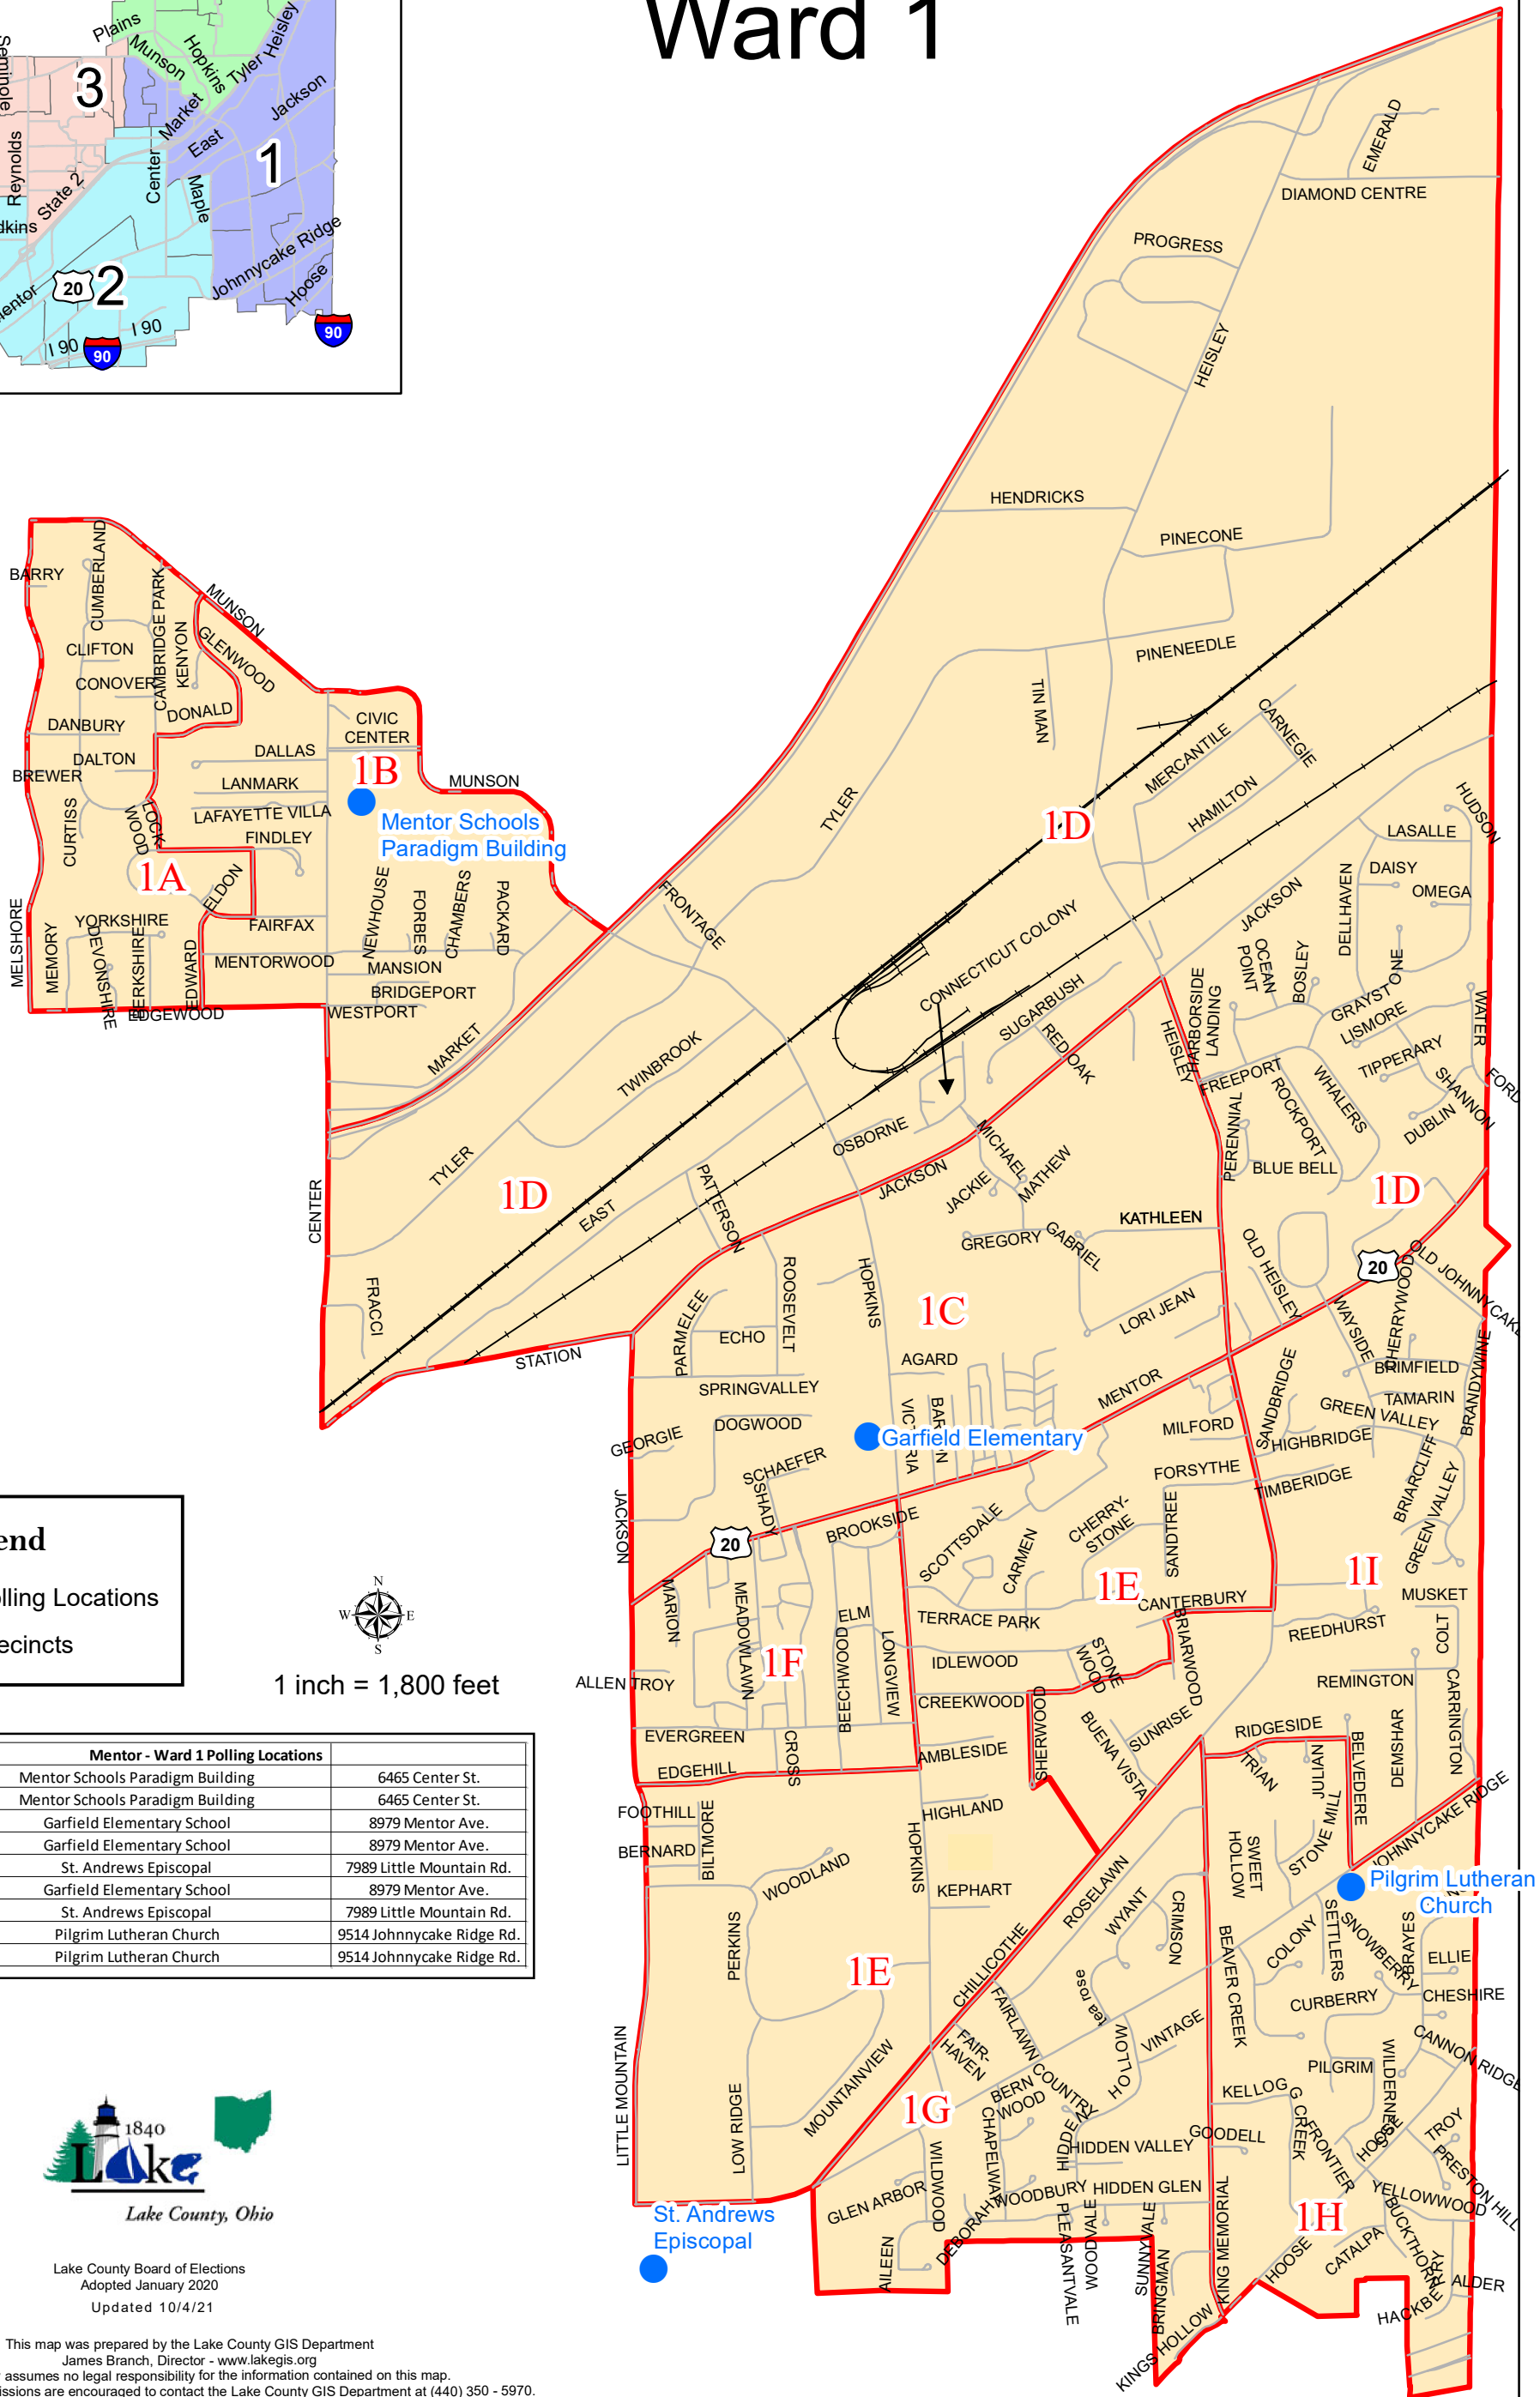

Mentor Wards

Mentor City Ward 1

Legend

- Polling Locations
- Precincts

1 inch = 1,800 feet

Mentor - Ward 1 Polling Locations		
1A	Mentor Schools Paradigm Building	6465 Center St.
1B	Mentor Schools Paradigm Building	6465 Center St.
1C	Garfield Elementary School	8979 Mentor Ave.
1D	Garfield Elementary School	8979 Mentor Ave.
1E	St. Andrews Episcopal	7989 Little Mountain Rd.
1F	Garfield Elementary School	8979 Mentor Ave.
1G	St. Andrews Episcopal	7989 Little Mountain Rd.
1H	Pilgrim Lutheran Church	9514 Johnnycake Ridge Rd.
1I	Pilgrim Lutheran Church	9514 Johnnycake Ridge Rd.

Lake County Board of Elections
Adopted January 2020
Updated 10/4/21

This map was prepared by the Lake County GIS Department
James Branch, Director - www.lakegis.org

Lake County assumes no legal responsibility for the information contained on this map.
Users noting errors or omissions are encouraged to contact the Lake County GIS Department at (440) 350 - 5970.