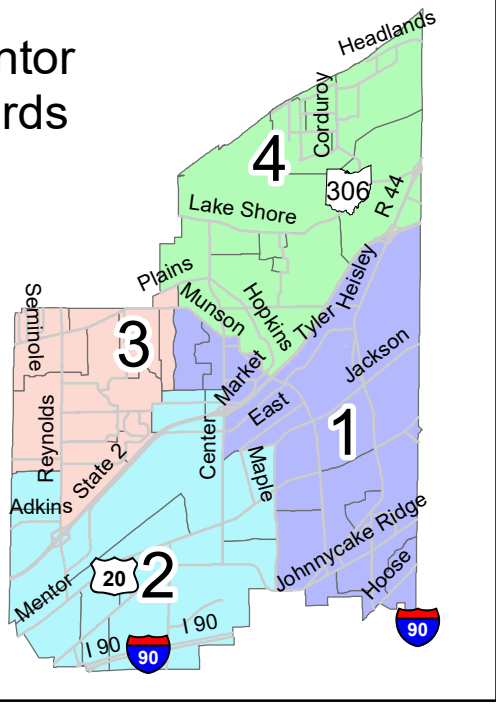

Mentor Wards

Mentor City Ward 1

Legend

- Polling Locations
- Precincts

1 inch = 1,800 feet

Mentor - Ward 1 Polling Locations		
1A	Mentor Schools Paradigm Building	6465 Center St.
1B	Mentor Schools Paradigm Building	6465 Center St.
1C	Garfield Elementary School	8979 Mentor Ave.
1D	Garfield Elementary School	8979 Mentor Ave.
1E	St. Andrews Episcopal	7989 Little Mountain Rd.
1F	Garfield Elementary School	8979 Mentor Ave.
1G	St. Andrews Episcopal	7989 Little Mountain Rd.
1H	Pilgrim Lutheran Church	9514 Johnnycake Ridge Rd.
1I	Pilgrim Lutheran Church	9514 Johnnycake Ridge Rd.

Lake County Board of Elections
Adopted January 2020
Updated 10/4/21

This map was prepared by the Lake County GIS Department
James Branch, Director - www.lakegis.org

Lake County assumes no legal responsibility for the information contained on this map.
Users noting errors or omissions are encouraged to contact the Lake County GIS Department at (440) 350 - 5970.