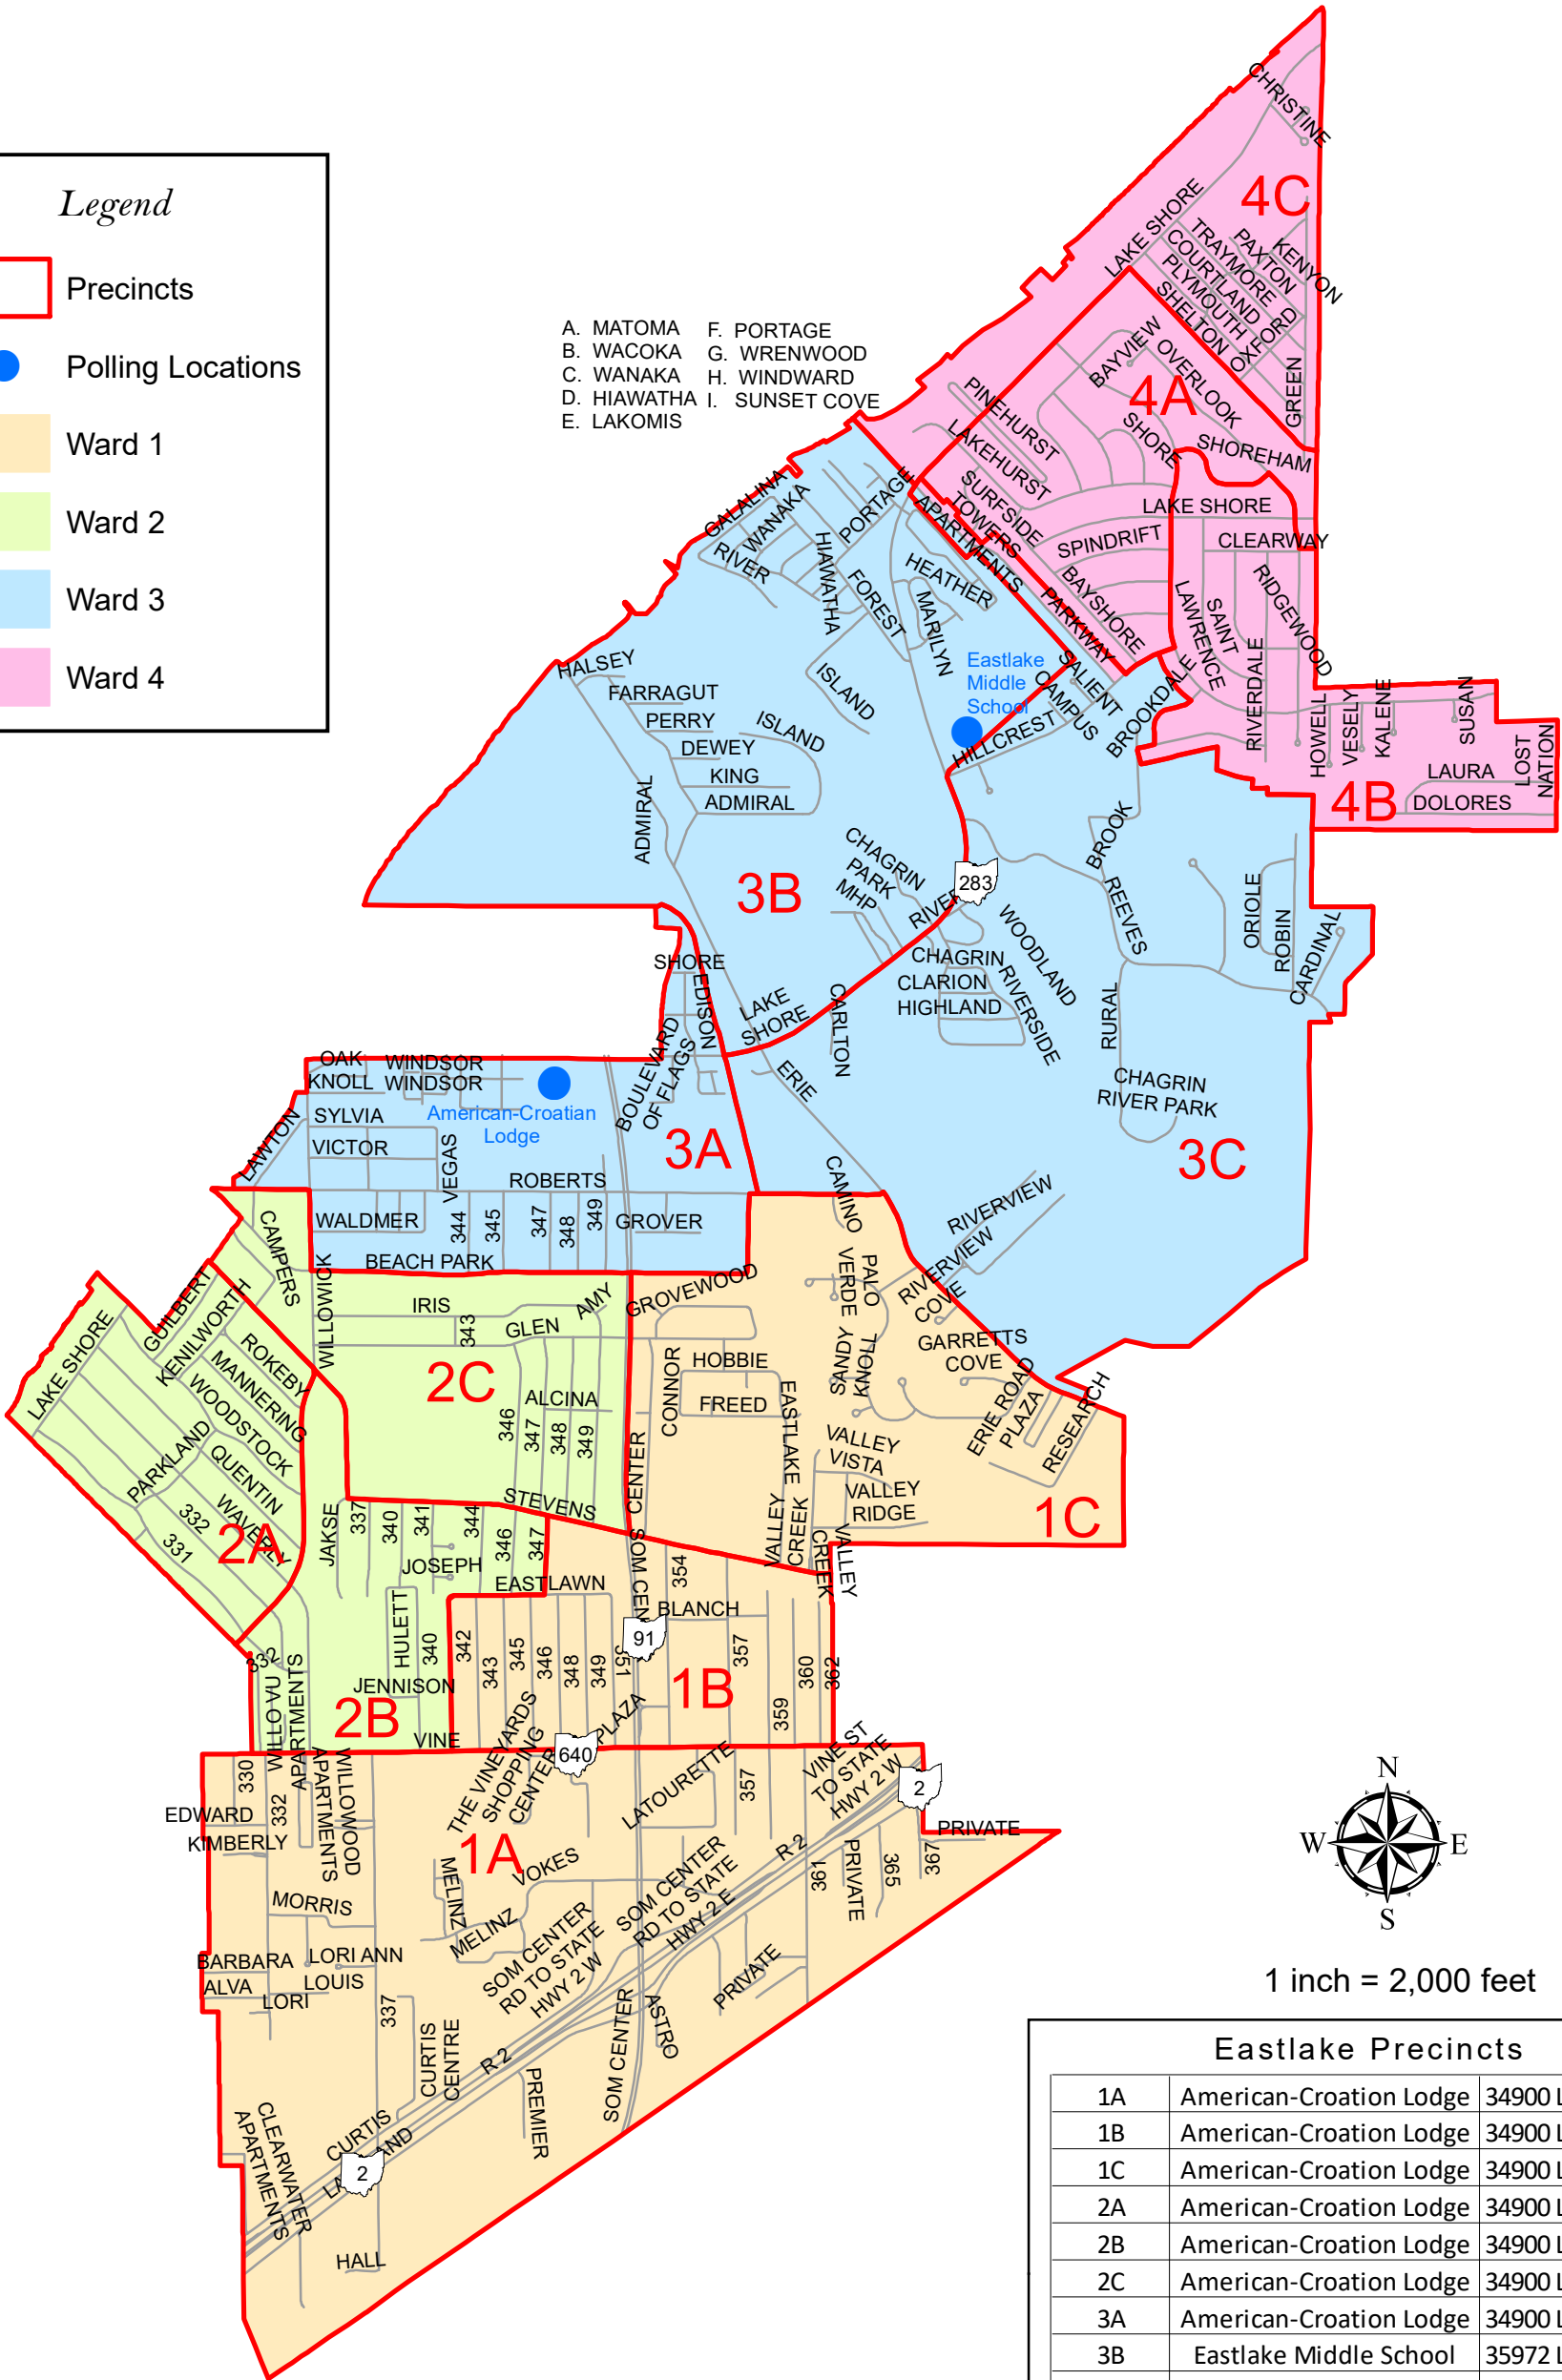

# Eastlake City

*Legend*

- Precincts
- Polling Locations
- Ward 1
- Ward 2
- Ward 3
- Ward 4

- A. MATOMA      F. PORTAGE
- B. WACOKA      G. WRENWOOD
- C. WANAKA      H. WINDWARD
- D. HIAWATHA    I. SUNSET COVE
- E. LAKOMIS

1 inch = 2,000 feet

Eastlake Precincts		
1A	American-Croatian Lodge	34900 Lake Shore Blvd.
1B	American-Croatian Lodge	34900 Lake Shore Blvd.
1C	American-Croatian Lodge	34900 Lake Shore Blvd.
2A	American-Croatian Lodge	34900 Lake Shore Blvd.
2B	American-Croatian Lodge	34900 Lake Shore Blvd.
2C	American-Croatian Lodge	34900 Lake Shore Blvd.
3A	American-Croatian Lodge	34900 Lake Shore Blvd.
3B	Eastlake Middle School	35972 Lake Shore Blvd.
3C	American-Croatian Lodge	34900 Lake Shore Blvd.
4A	Eastlake Middle School	35972 Lake Shore Blvd.
4B	Eastlake Middle School	35972 Lake Shore Blvd.
4C	Eastlake Middle School	35972 Lake Shore Blvd.

Lake County Board of Elections  
Adopted August 2015

Updated 10/1/21

This map was prepared by the Lake County GIS Department  
James Branch, Director - [www.lakegis.org](http://www.lakegis.org)  
Lake County assumes no legal responsibility for the information contained on this map.  
Users noting errors or omissions are encouraged to contact the Lake County GIS Department at (440) 350 - 5970.