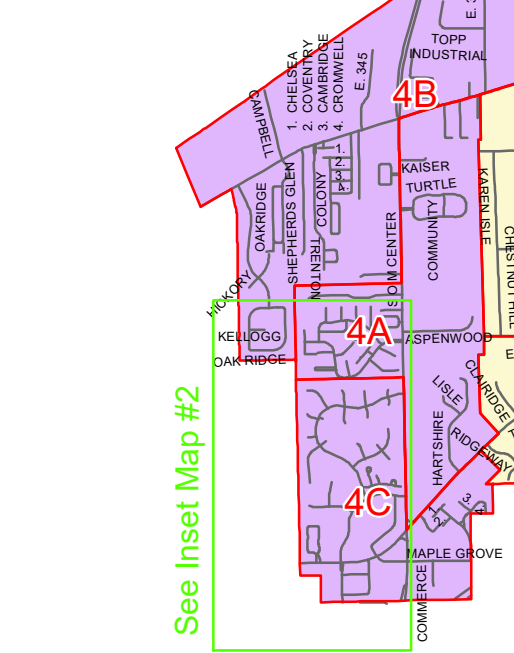

Willoughby City

Inset Map #1

Inset Map #2

INSET MAP #3

A. McKinley Community Outreach

SEE INSET MAP #1

SEE INSET MAP #3

Legend

- Polling Locations
- Precincts

Ward

- Ward 1
- Ward 2
- Ward 3
- Ward 4
- Ward 5
- Ward 6

Lake County Board of Elections
Adopted January 2020
Updated 1/24/20

1 inch = 3,000 feet

Willoughby Polling Locations		
1A	McKinley Comm Outreach	1200 Lost Nation Rd.
1B	McKinley Comm Outreach	1200 Lost Nation Rd.
1C	McKinley Comm Outreach	1200 Lost Nation Rd.
2A	McKinley Comm Outreach	1200 Lost Nation Rd.
2B	Grant Elementary	38281 Hurricane Dr.
2C	McKinley Comm Outreach	1200 Lost Nation Rd.
3A	Immaculate Conception	37940 Euclid Ave.
3B	Grant Elementary	38281 Hurricane Dr.
3C	Immaculate Conception	37940 Euclid Ave.
4A	Willoughby Middle School	5000 Shankland Blvd.
4B	Willoughby Middle School	5000 Shankland Blvd.
4C	Willoughby Middle School	5000 Shankland Blvd.
5A	Browning Senior Center	38032 Brown Ave.
5B	Browning Senior Center	38032 Brown Ave.
5C	Immaculate Conception	37940 Euclid Ave.
6A	Willoughby Middle School	5000 Shankland Blvd.
6B	Willoughby Middle School	5000 Shankland Blvd.
6C	Immaculate Conception	37940 Euclid Ave.