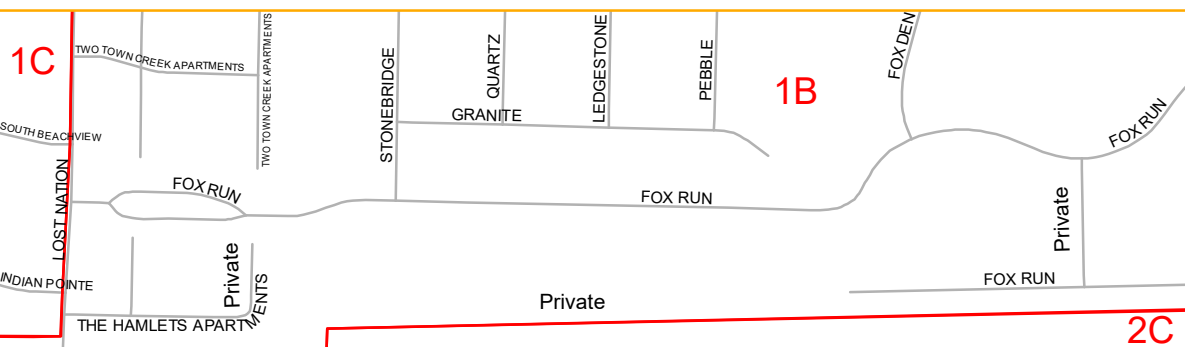

Willoughby City

Inset Map #1

Inset Map #2

INSET MAP #3

A. McKinley Community Outreach

SEE INSET MAP #1

SEE INSET MAP #3

Legend

- Polling Locations
- Precincts

Ward

- Ward 1
- Ward 2
- Ward 3
- Ward 4
- Ward 5
- Ward 6

Lake County Board of Elections
Adopted January 2020
Updated 1/24/20

1 inch = 3,000 feet

Willoughby Polling Locations		
1A	McKinley Comm Outreach	1200 Lost Nation Rd.
1B	McKinley Comm Outreach	1200 Lost Nation Rd.
1C	McKinley Comm Outreach	1200 Lost Nation Rd.
2A	McKinley Comm Outreach	1200 Lost Nation Rd.
2B	Grant Elementary	38281 Hurricane Dr.
2C	McKinley Comm Outreach	1200 Lost Nation Rd.
3A	Immaculate Conception	37940 Euclid Ave.
3B	Grant Elementary	38281 Hurricane Dr.
3C	Immaculate Conception	37940 Euclid Ave.
4A	Willoughby Middle School	5000 Shankland Blvd.
4B	Willoughby Middle School	5000 Shankland Blvd.
4C	Willoughby Middle School	5000 Shankland Blvd.
5A	Browning Senior Center	38032 Brown Ave.
5B	Browning Senior Center	38032 Brown Ave.
5C	Immaculate Conception	37940 Euclid Ave.
6A	Willoughby Middle School	5000 Shankland Blvd.
6B	Willoughby Middle School	5000 Shankland Blvd.
6C	Immaculate Conception	37940 Euclid Ave.