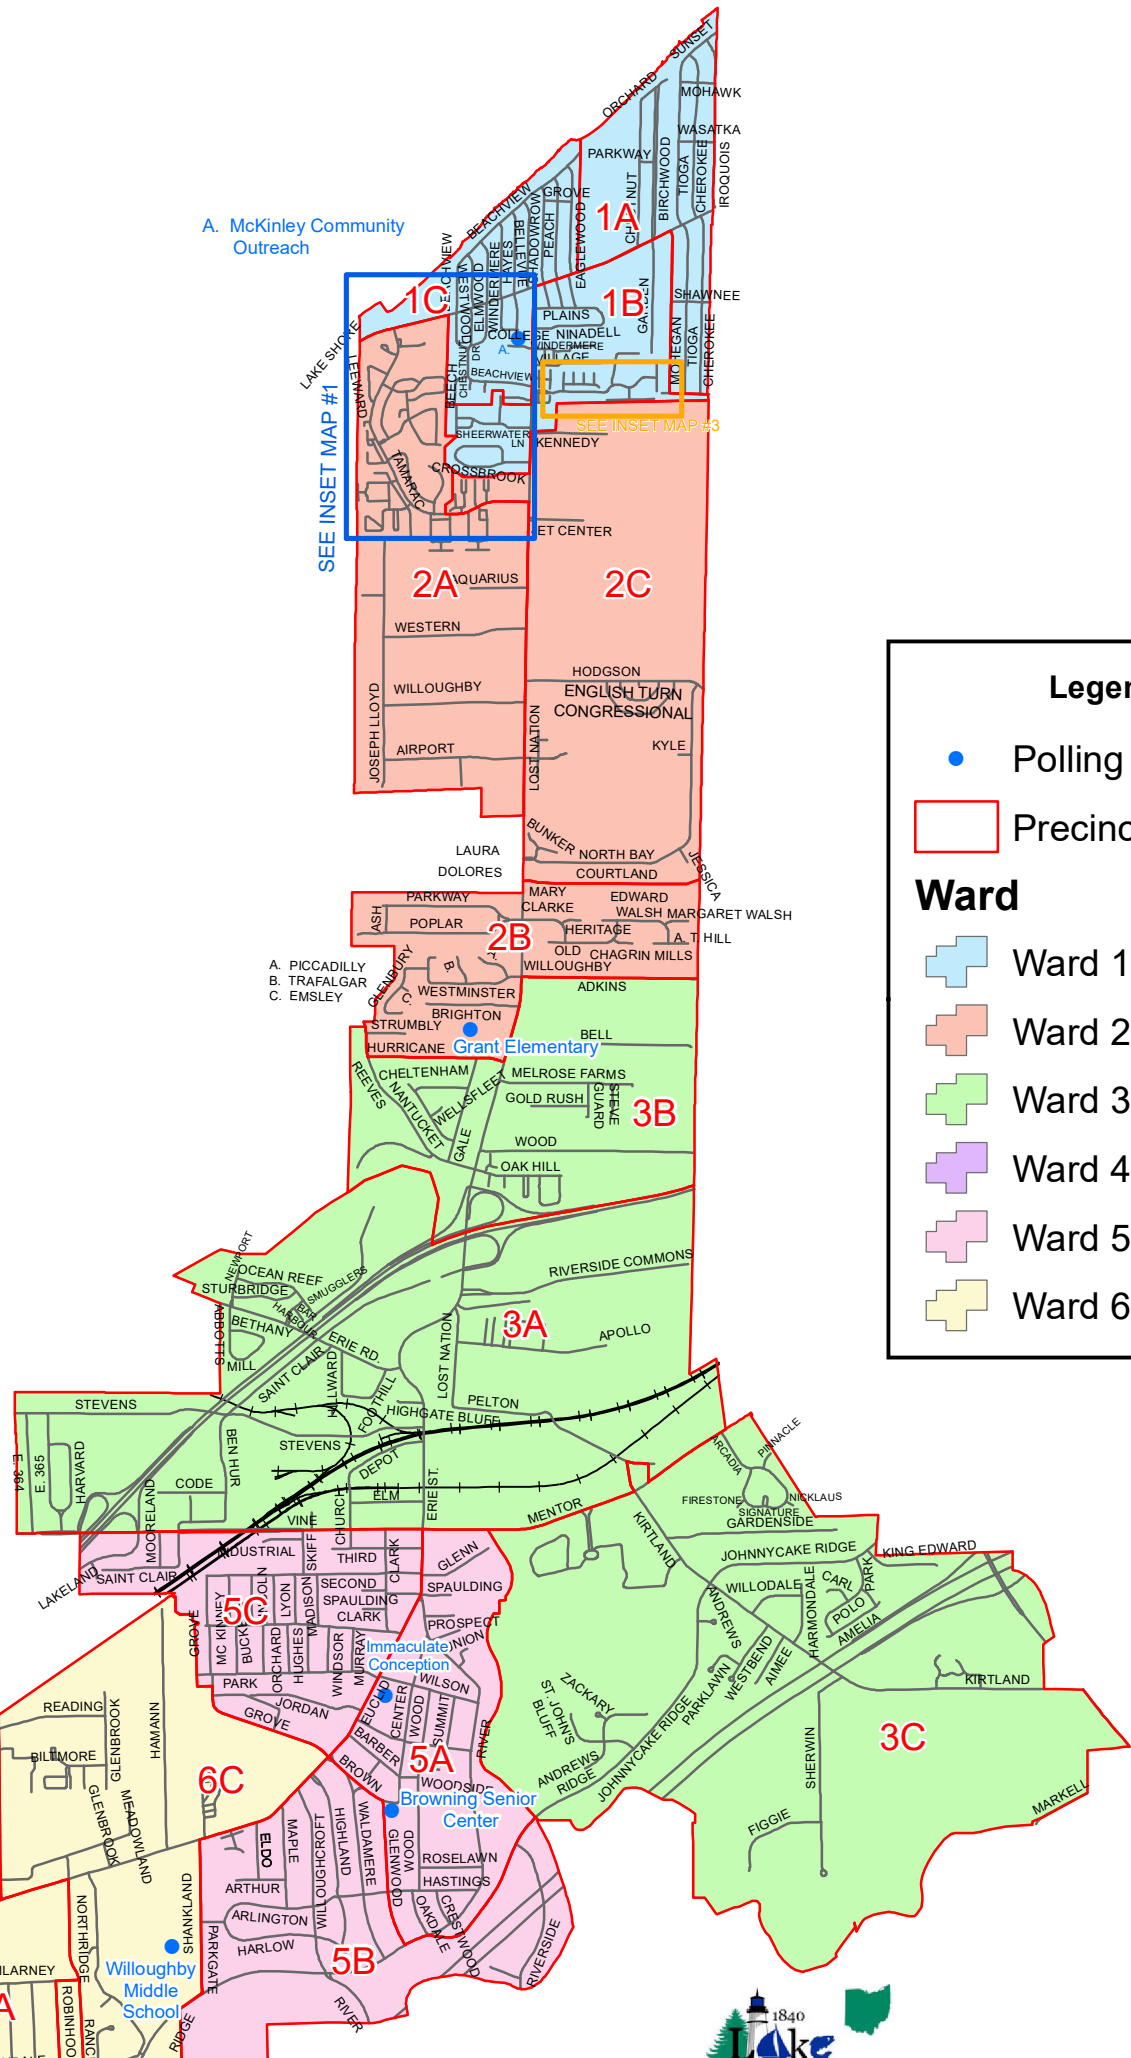

Willoughby City

Inset Map #1

Inset Map #2

INSET MAP #3

A. McKinley Community Outreach

SEE INSET MAP #1

SEE INSET MAP #3

Legend

- Polling Locations
- Precincts

Ward

- Ward 1
- Ward 2
- Ward 3
- Ward 4
- Ward 5
- Ward 6

Lake County Board of Elections
Adopted January 2020
Updated 1/24/20

1 inch = 3,000 feet

Willoughby Polling Locations		
1A	McKinley Comm Outreach	1200 Lost Nation Rd.
1B	McKinley Comm Outreach	1200 Lost Nation Rd.
1C	McKinley Comm Outreach	1200 Lost Nation Rd.
2A	McKinley Comm Outreach	1200 Lost Nation Rd.
2B	Grant Elementary	38281 Hurricane Dr.
2C	McKinley Comm Outreach	1200 Lost Nation Rd.
3A	Immaculate Conception	37940 Euclid Ave.
3B	Grant Elementary	38281 Hurricane Dr.
3C	Immaculate Conception	37940 Euclid Ave.
4A	Willoughby Middle School	5000 Shankland Blvd.
4B	Willoughby Middle School	5000 Shankland Blvd.
4C	Willoughby Middle School	5000 Shankland Blvd.
5A	Browning Senior Center	38032 Brown Ave.
5B	Browning Senior Center	38032 Brown Ave.
5C	Immaculate Conception	37940 Euclid Ave.
6A	Willoughby Middle School	5000 Shankland Blvd.
6B	Willoughby Middle School	5000 Shankland Blvd.
6C	Immaculate Conception	37940 Euclid Ave.