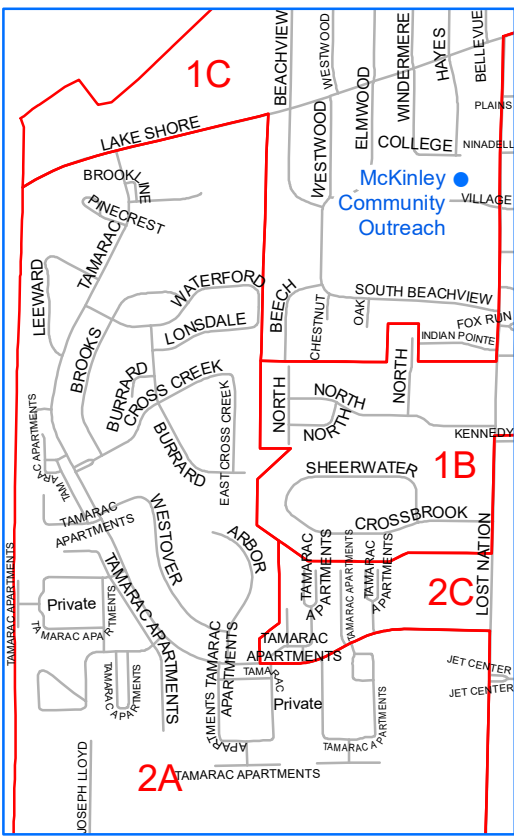

Willoughby City

Inset Map #1

Inset Map #2

INSET MAP #3

A. McKinley Community Outreach

SEE INSET MAP #1

SEE INSET MAP #3

Legend

- Polling Locations
- Precincts

Ward

- Ward 1
- Ward 2
- Ward 3
- Ward 4
- Ward 5
- Ward 6

Lake County Board of Elections
Adopted January 2020
Updated 1/24/20

1 inch = 3,000 feet

Willoughby Polling Locations		
1A	McKinley Comm Outreach	1200 Lost Nation Rd.
1B	McKinley Comm Outreach	1200 Lost Nation Rd.
1C	McKinley Comm Outreach	1200 Lost Nation Rd.
2A	McKinley Comm Outreach	1200 Lost Nation Rd.
2B	Grant Elementary	38281 Hurricane Dr.
2C	McKinley Comm Outreach	1200 Lost Nation Rd.
3A	Immaculate Conception	37940 Euclid Ave.
3B	Grant Elementary	38281 Hurricane Dr.
3C	Immaculate Conception	37940 Euclid Ave.
4A	Willoughby Middle School	5000 Shankland Blvd.
4B	Willoughby Middle School	5000 Shankland Blvd.
4C	Willoughby Middle School	5000 Shankland Blvd.
5A	Browning Senior Center	38032 Brown Ave.
5B	Browning Senior Center	38032 Brown Ave.
5C	Immaculate Conception	37940 Euclid Ave.
6A	Willoughby Middle School	5000 Shankland Blvd.
6B	Willoughby Middle School	5000 Shankland Blvd.
6C	Immaculate Conception	37940 Euclid Ave.