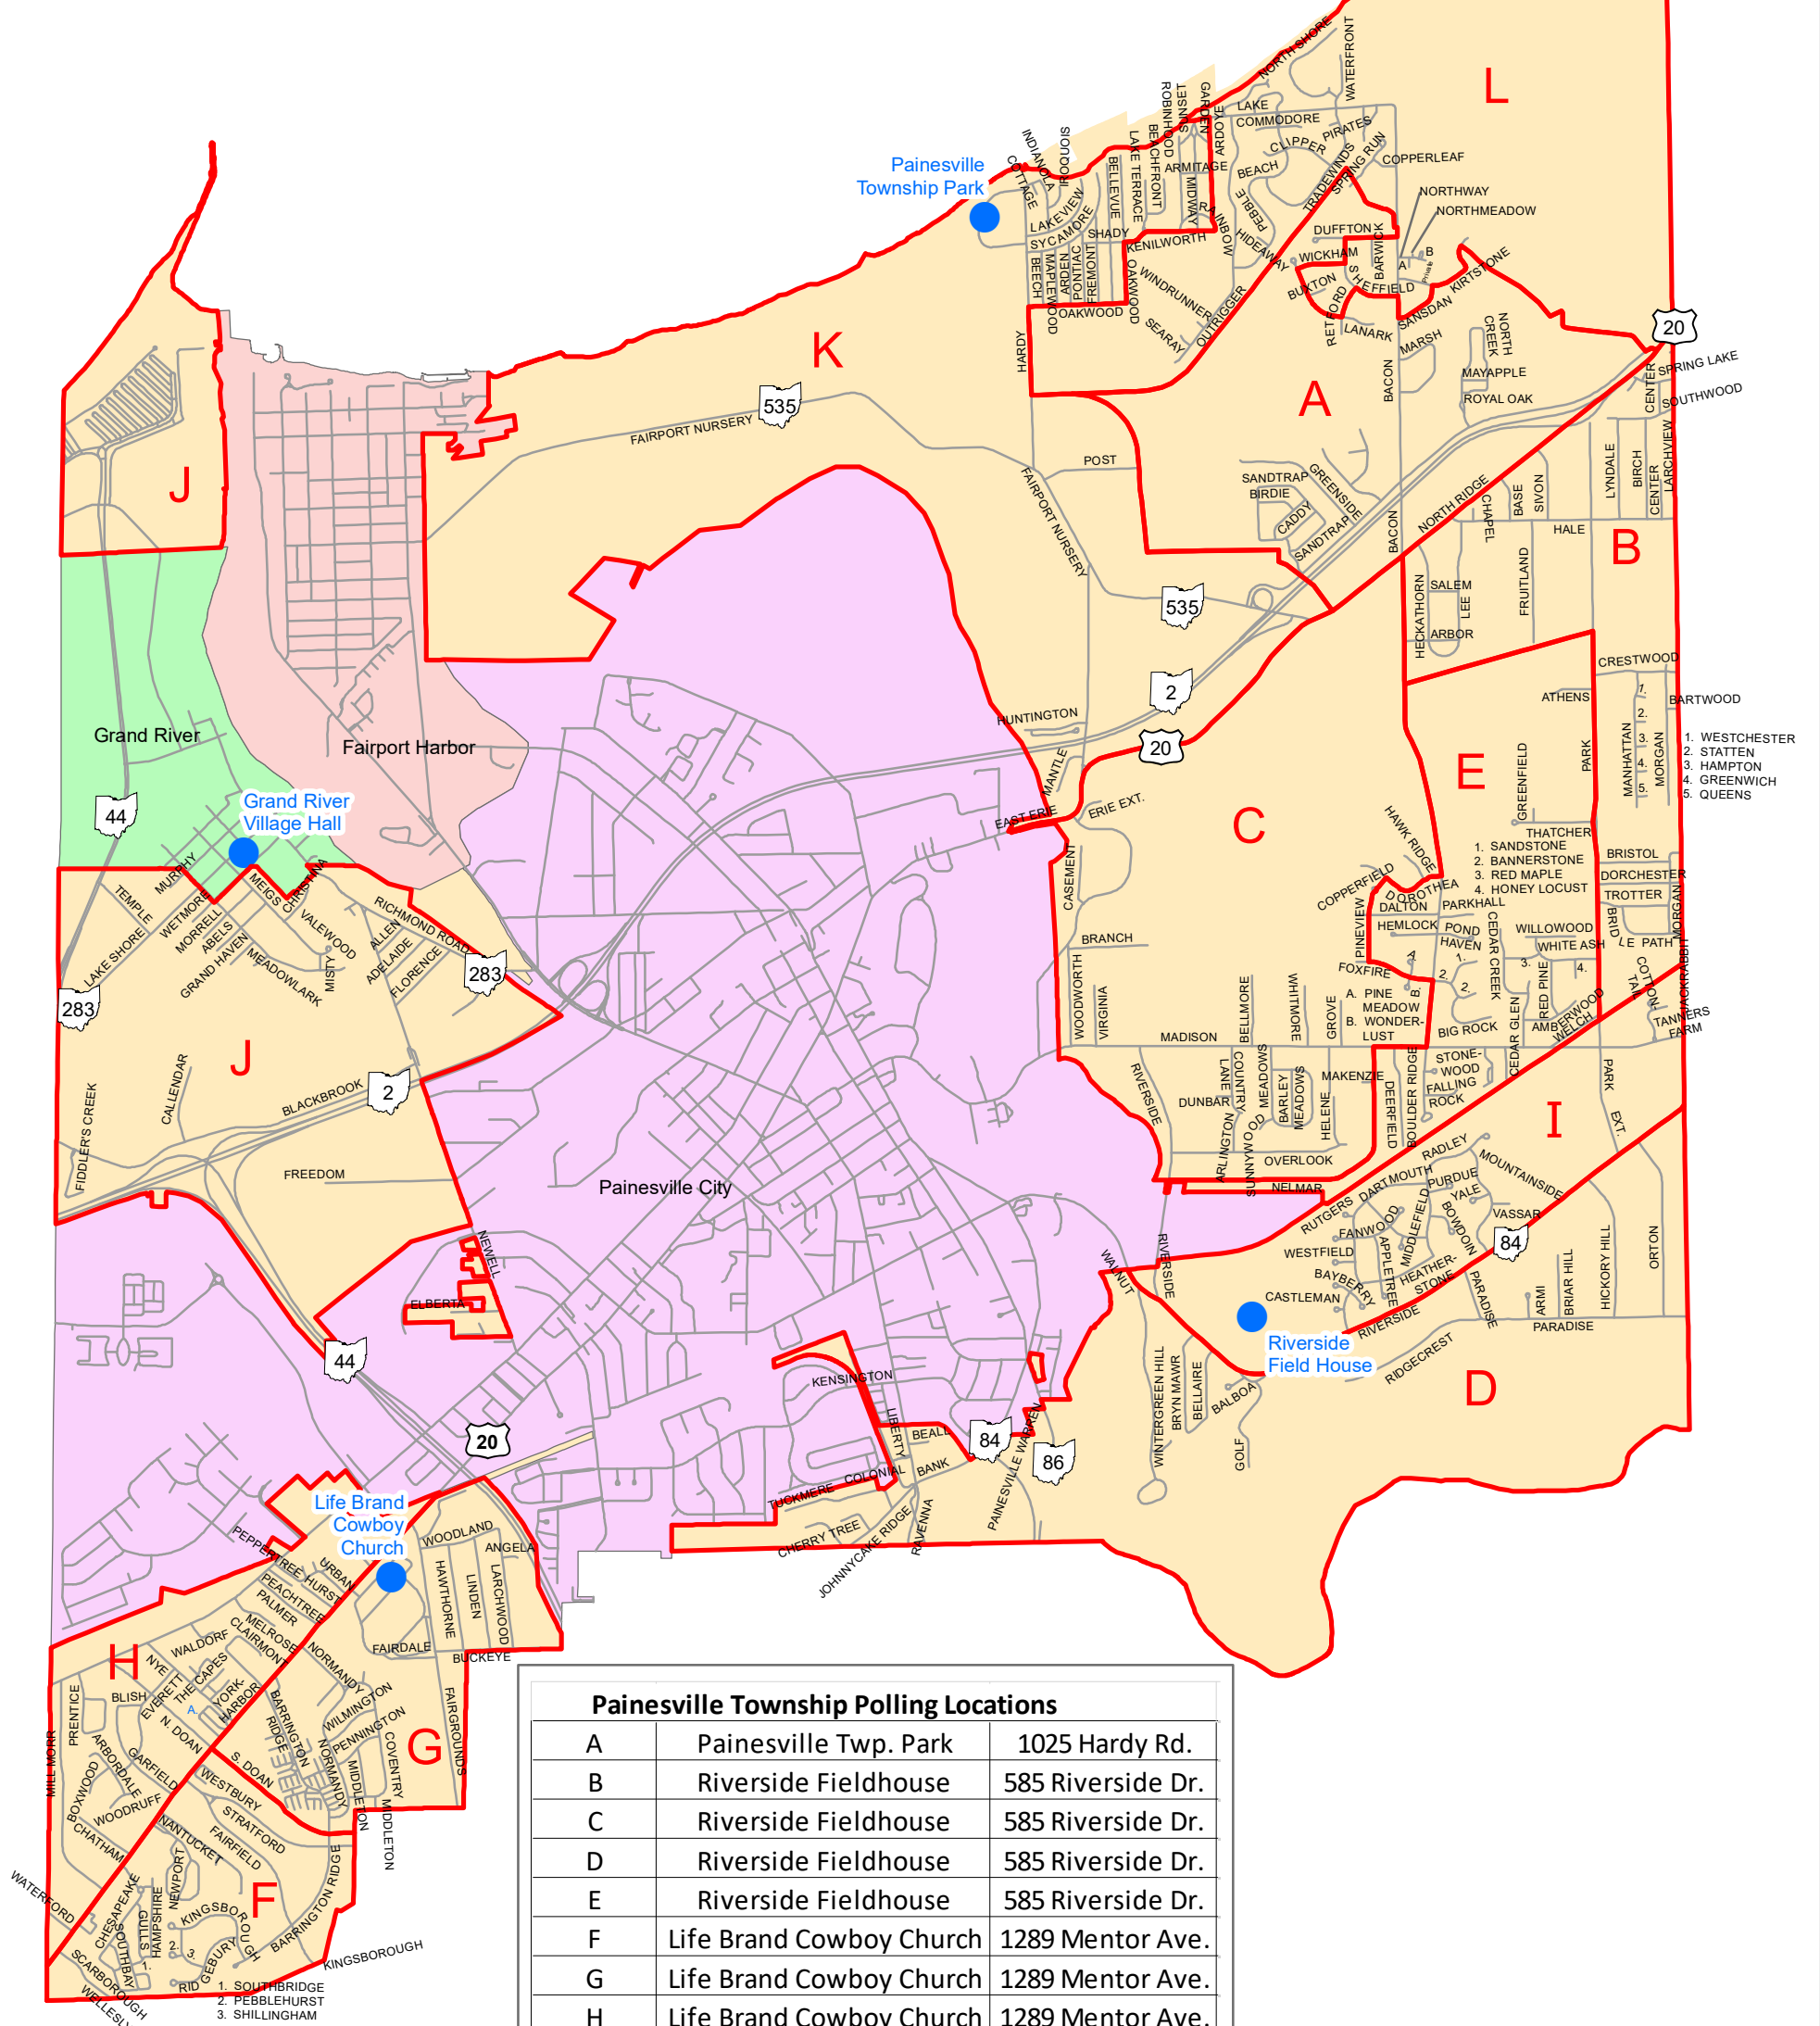

# Painesville Township

Painesville Township Polling Locations		
A	Painesville Twp. Park	1025 Hardy Rd.
B	Riverside Fieldhouse	585 Riverside Dr.
C	Riverside Fieldhouse	585 Riverside Dr.
D	Riverside Fieldhouse	585 Riverside Dr.
E	Riverside Fieldhouse	585 Riverside Dr.
F	Life Brand Cowboy Church	1289 Mentor Ave.
G	Life Brand Cowboy Church	1289 Mentor Ave.
H	Life Brand Cowboy Church	1289 Mentor Ave.
I	Riverside Fieldhouse	585 Riverside Dr.
J	Grand River Village Hall	205 Singer Ave.
K	Painesville Twp. Park	1025 Hardy Rd.
L	Painesville Twp. Park	1025 Hardy Rd.

1 inch = 3,000 feet

### Legend

- Polling Places
- Precincts

Lake County Board of Elections  
 Adopted January 2020  
 Updated 1/28/20

This map was prepared by the Lake County GIS Department  
 James Branch, Director - www.lakegis.org

Lake County assumes no legal responsibility for the information contained on this map.  
 Users noting errors or omissions are encouraged to contact the Lake County GIS Department at (440) 350 - 5970.