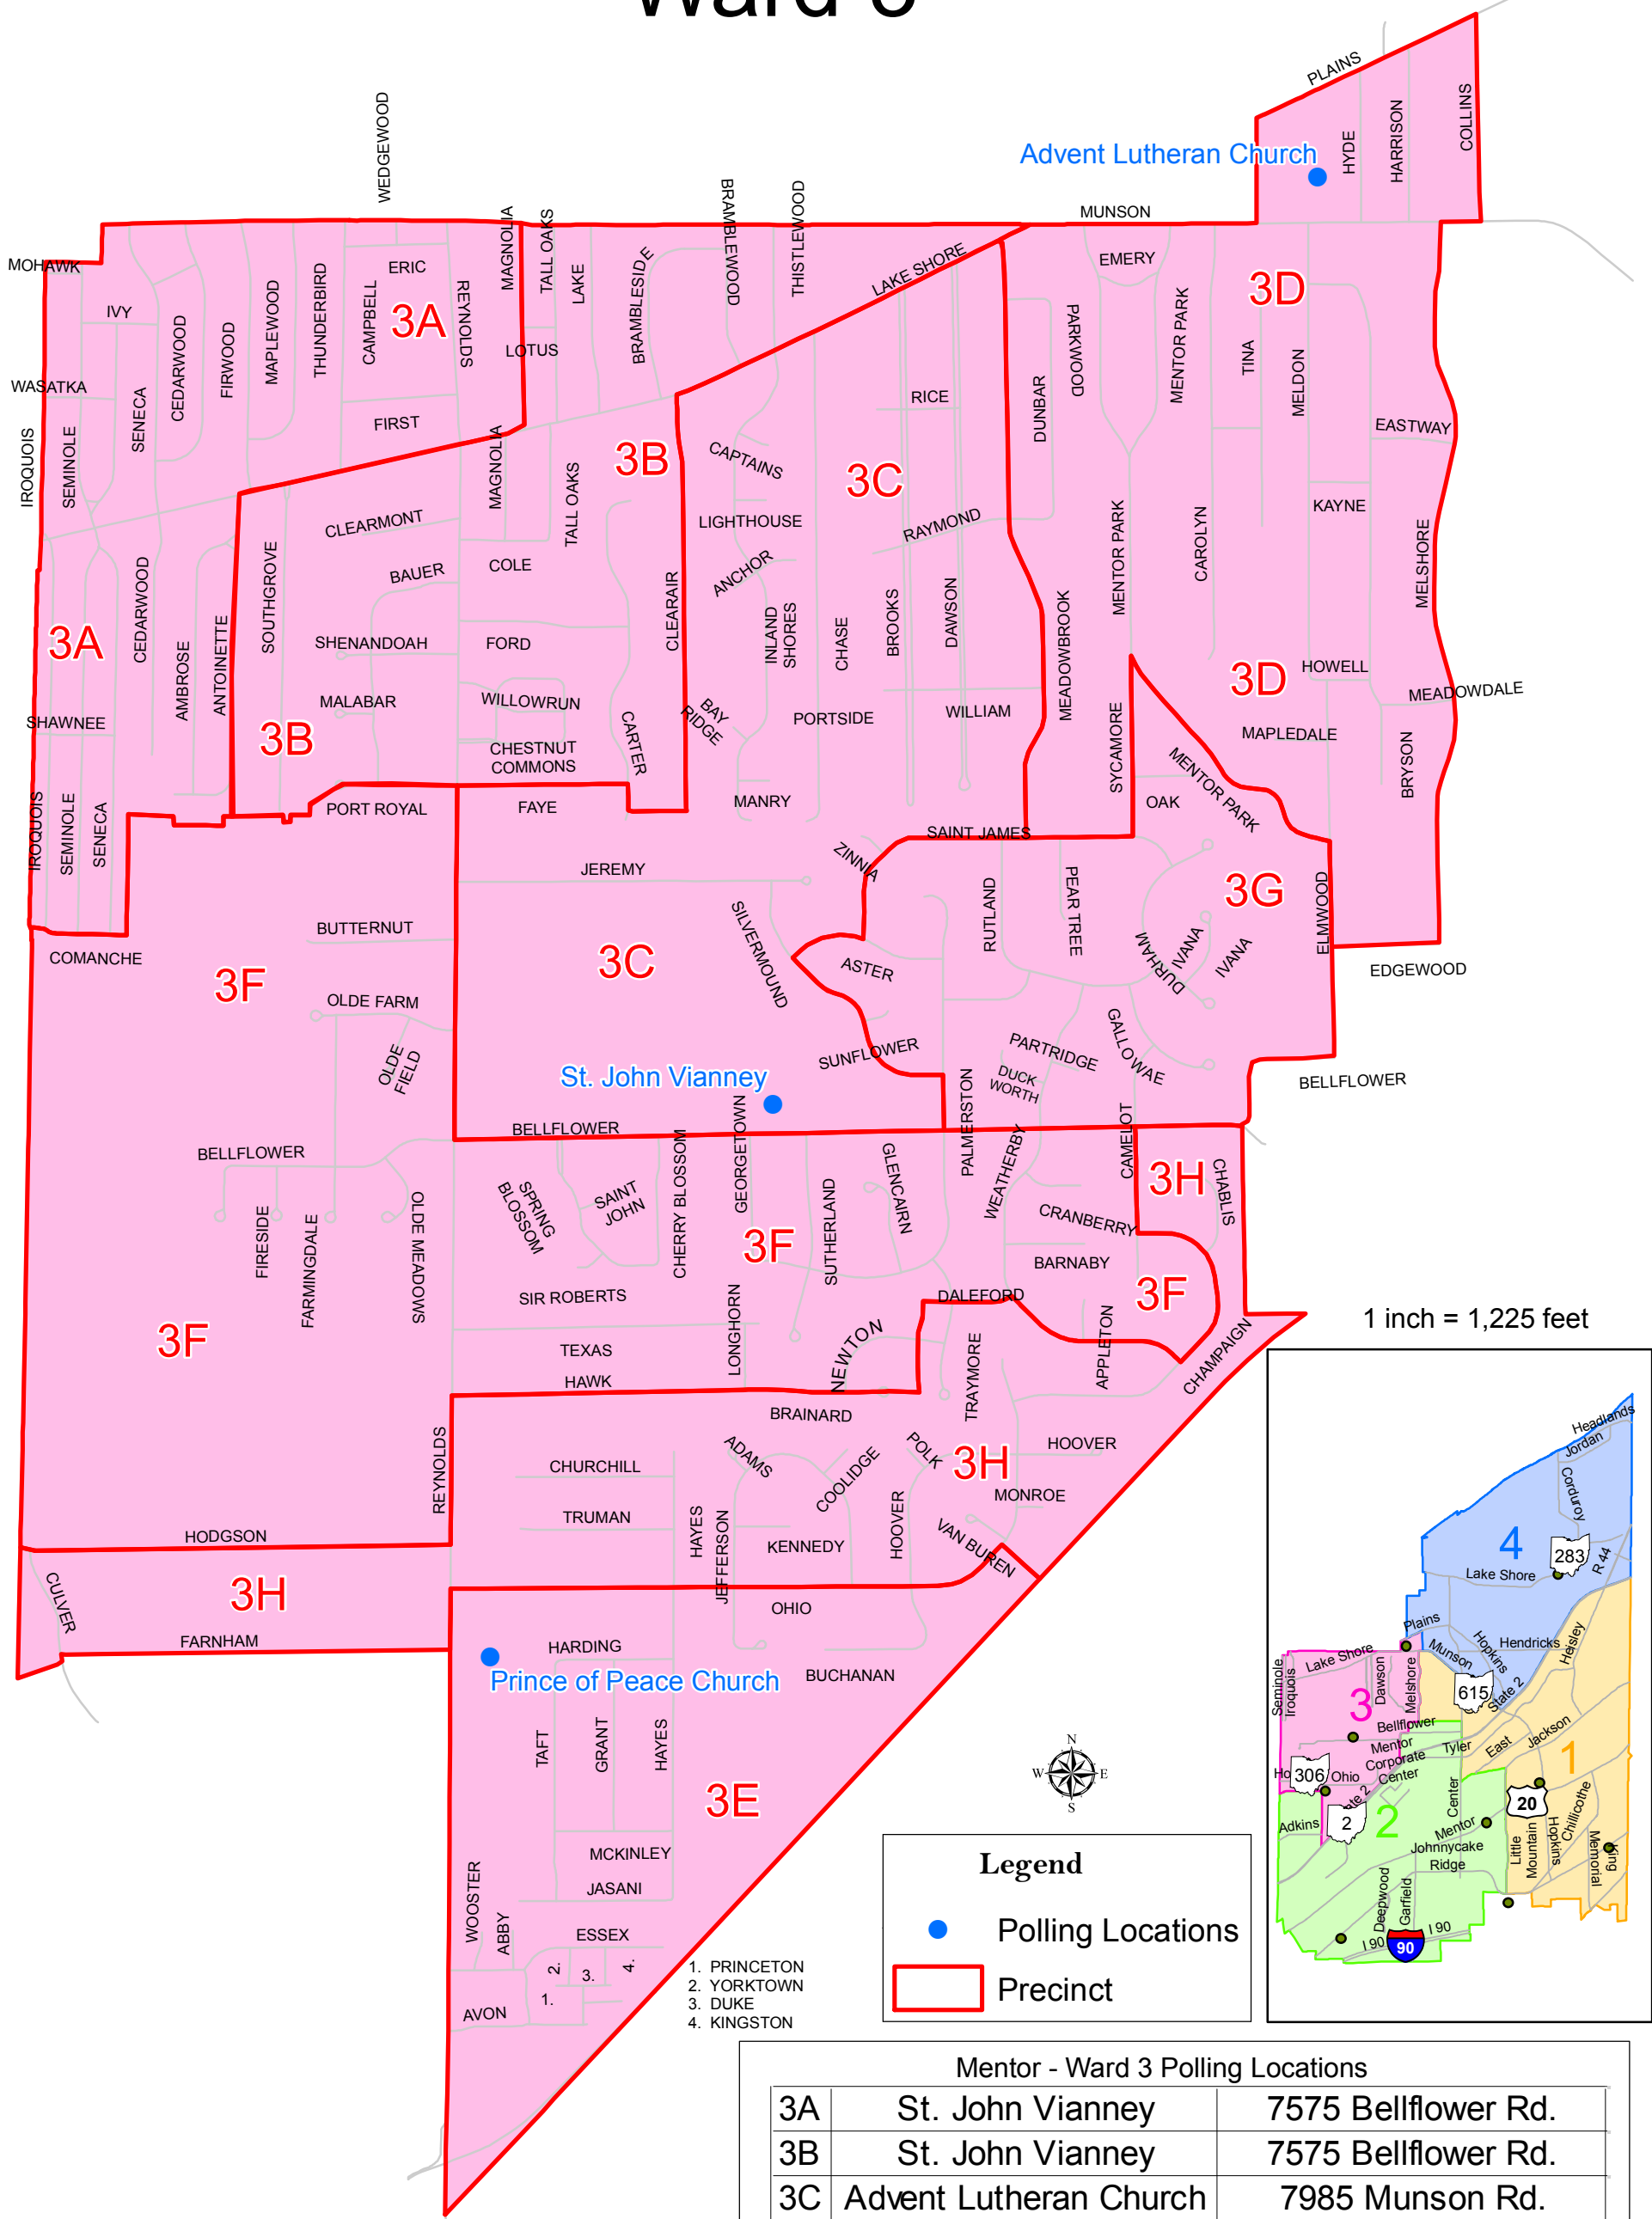

City of Mentor Ward 3

1 inch = 1,225 feet