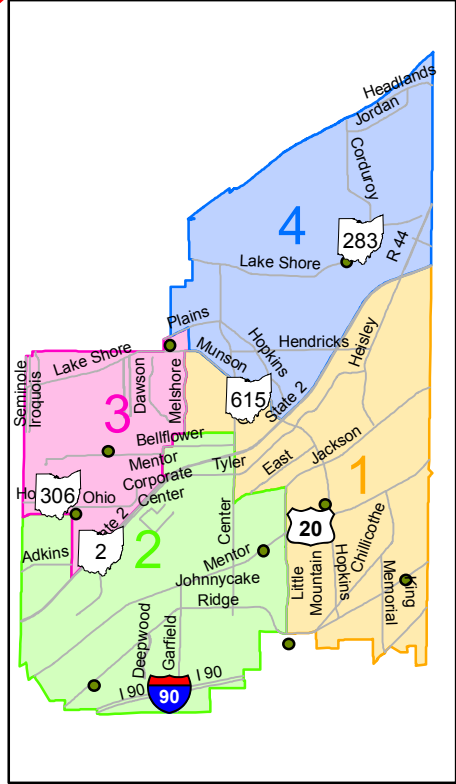

Legend

- Polling Locations
- Precinct

1. PRINCETON
2. YORKTOWN
3. DUKE
4. KINGSTON

Mentor - Ward 3 Polling Locations		
3A	St. John Vianney	7575 Bellflower Rd.
3B	St. John Vianney	7575 Bellflower Rd.
3C	Advent Lutheran Church	7985 Munson Rd.
3D	Advent Lutheran Church	7985 Munson Rd.
3E	Prince of Peace Church	7193 Reynolds Rd.
3F	St. John Vianney	7575 Bellflower Rd.
3G	Advent Lutheran Church	7985 Munson Rd.
3H	St. John Vianney	7575 Bellflower Rd.