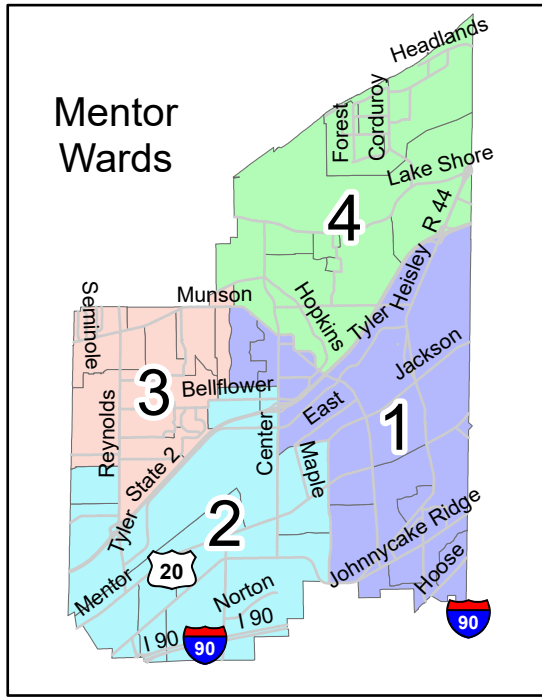

Mentor City Ward 2

Mentor Senior Center

1. INDEPENDENCE
2. COLONIAL
3. PURITAN
4. STRATFORD
5. CARRIAGE
6. BEACON
7. HACKNEY
8. BROOKHAVEN
9. HAVENHURST
10. KIRKWOOD
11. LANCASTER

1:21,600

2. SADDLE
4. STEEPLECHASE
7. FOREST
8. BASSWOOD

Mentor - Ward 2 Polling Locations

2A	Mentor Methodist	9600 Mentor Ave
2B	Mentor Methodist	9600 Mentor Ave
2C	Mentor Baptist Church	7500 Johnnycake Ridge
2D	Mentor Baptist Church	7500 Johnnycake Ridge
2E	Mentor Senior Center	8484 Munson Rd
2F	Prince of Peace Church	7193 Reynolds Rd
2G	Mentor Methodist	9600 Mentor Ave
2H	Prince of Peace Church	7193 Reynolds Rd
2I	Mentor Methodist	9600 Mentor Ave

Legend

- Polling Locations
- Precincts

Lake County Board of Elections
Adopted September 2020

Updated 9/15/2020