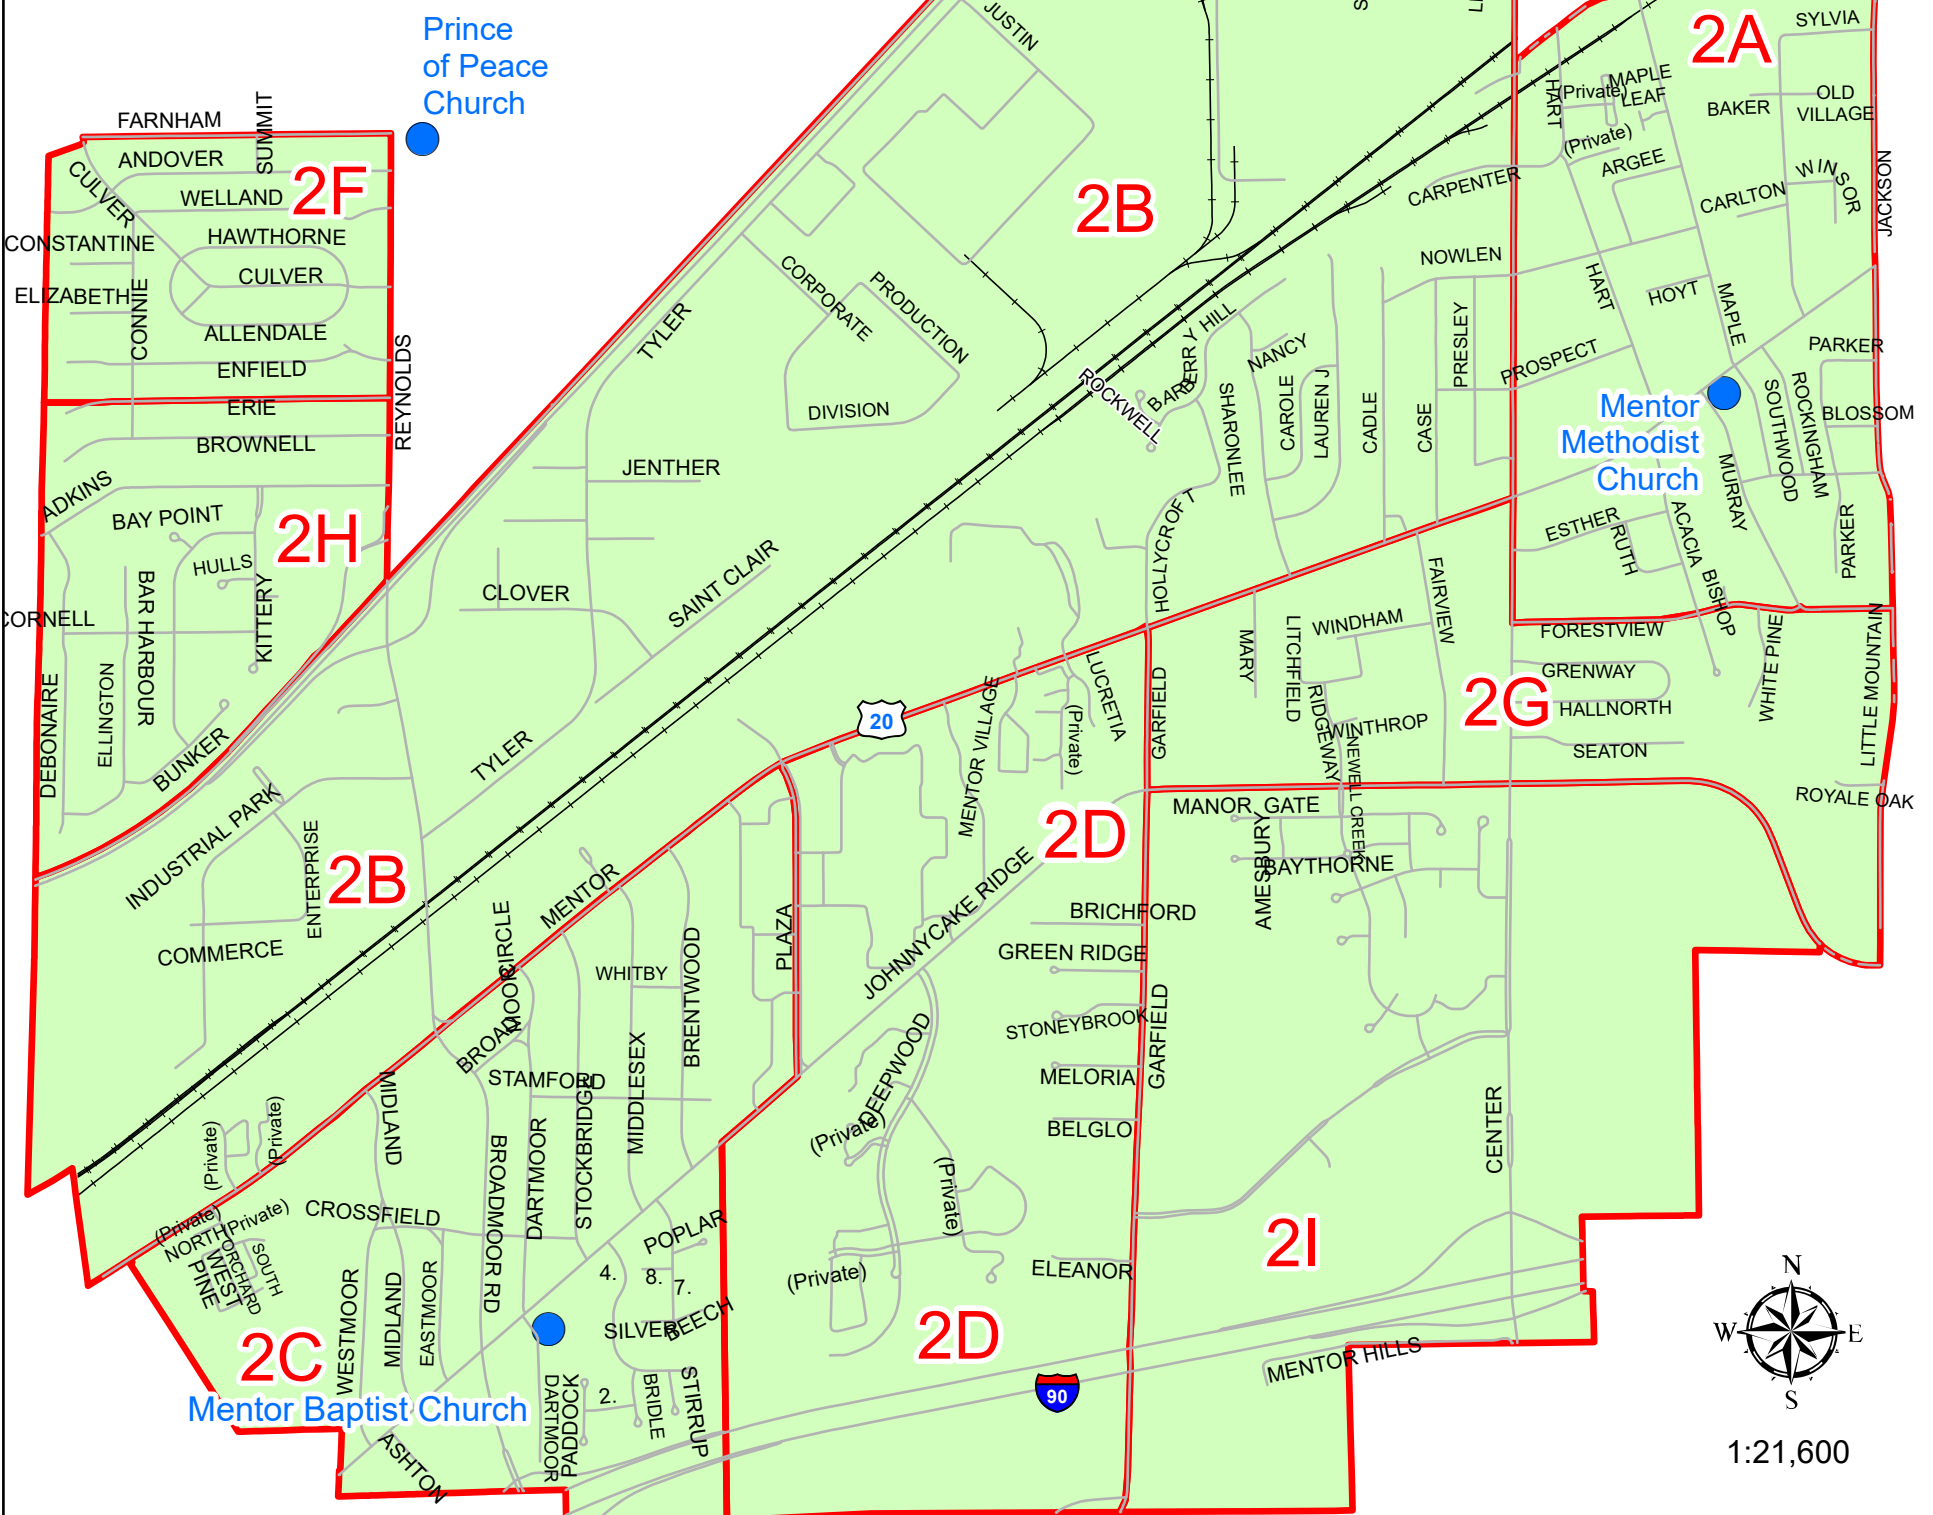

Mentor City Ward 2

Mentor Senior Center

1. INDEPENDENCE
2. COLONIAL
3. PURITAN
4. STRATFORD
5. CARRIAGE
6. BEACON
7. HACKNEY
8. BROOKHAVEN
9. HAVENHURST
10. KIRKWOOD
11. LANCASTER

1:21,600

2. SADDLE
4. STEEPLECHASE
7. FOREST
8. BASSWOOD

Mentor - Ward 2 Polling Locations

2A	Mentor Methodist	9600 Mentor Ave
2B	Mentor Methodist	9600 Mentor Ave
2C	Mentor Baptist Church	7500 Johnnycake Ridge
2D	Mentor Baptist Church	7500 Johnnycake Ridge
2E	Mentor Senior Center	8484 Munson Rd
2F	Prince of Peace Church	7193 Reynolds Rd
2G	Mentor Methodist	9600 Mentor Ave
2H	Prince of Peace Church	7193 Reynolds Rd
2I	Mentor Methodist	9600 Mentor Ave

Legend

- Polling Locations
- Precincts

Lake County Board of Elections
Adopted September 2020

Updated 9/15/2020