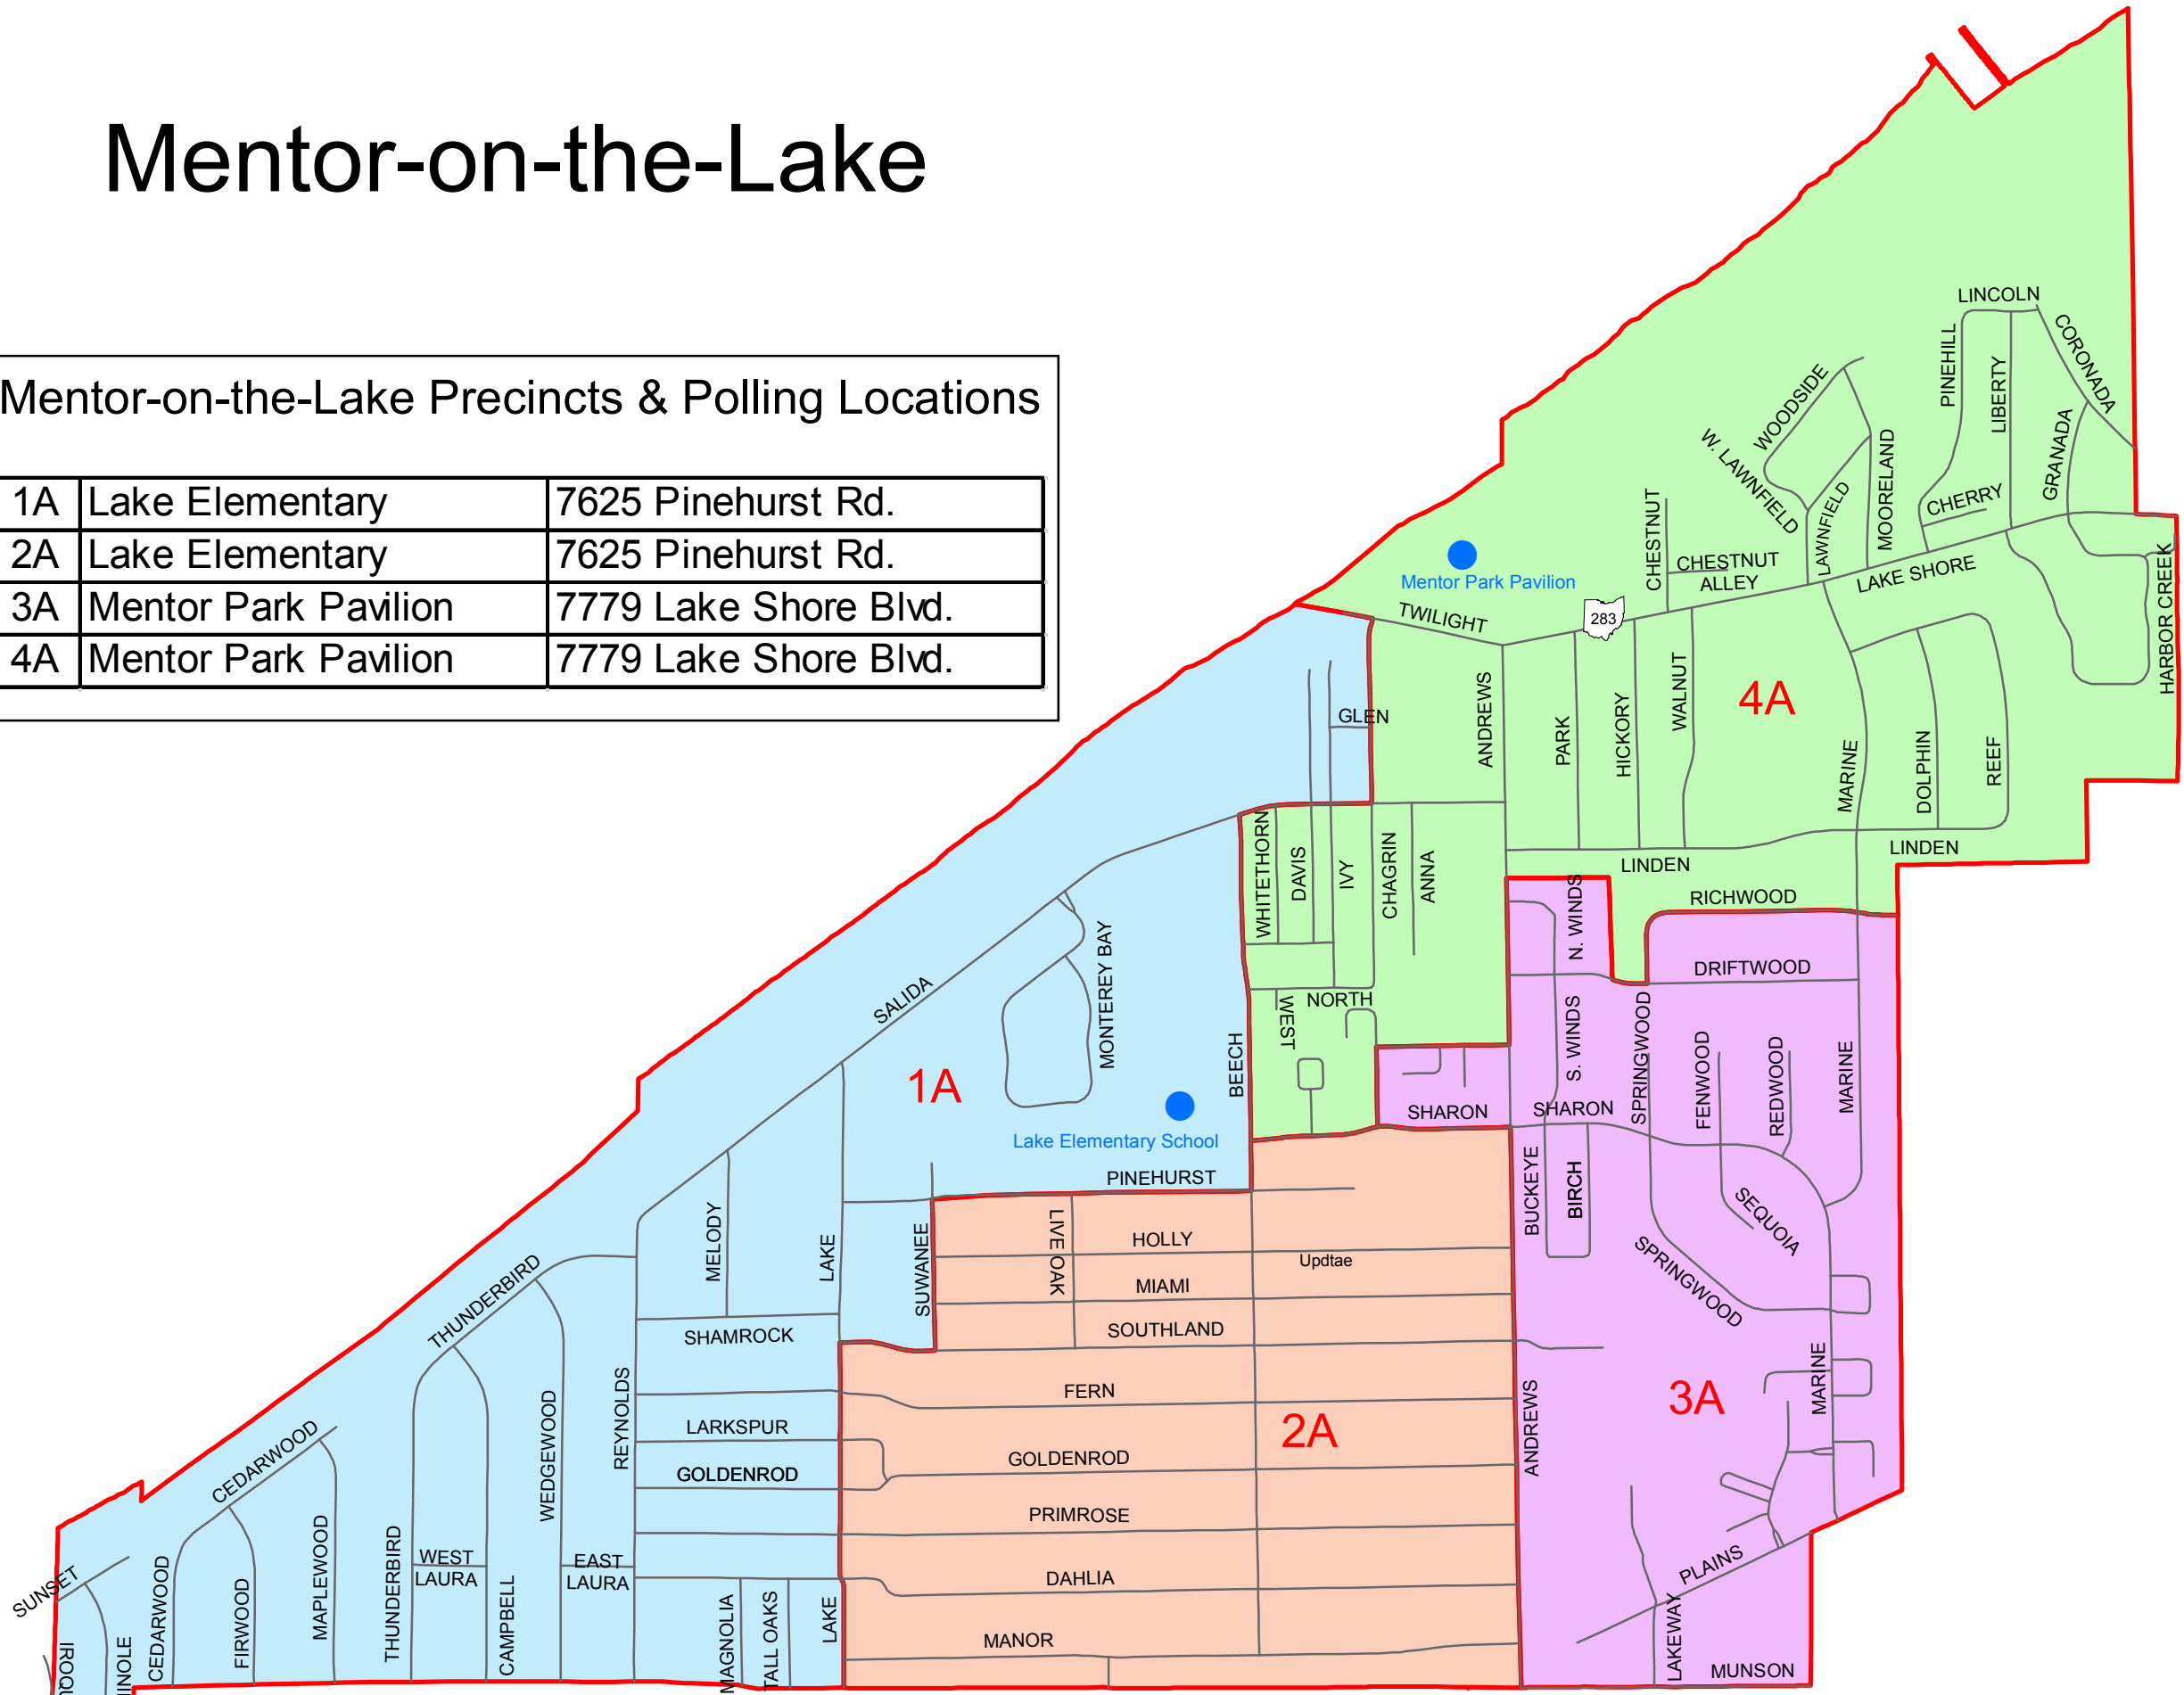

Mentor-on-the-Lake

Mentor-on-the-Lake Precincts & Polling Locations

1A	Lake Elementary	7625 Pinehurst Rd.
2A	Lake Elementary	7625 Pinehurst Rd.
3A	Mentor Park Pavilion	7779 Lake Shore Blvd.
4A	Mentor Park Pavilion	7779 Lake Shore Blvd.

Legend

- Polling Locations
- Precincts

WARDS

- 1A
- 2A
- 3A
- 4A

1 inch = 875 feet

LAKE COUNTY BOARD OF ELECTIONS
 ADOPTED DECEMBER 2014
 Updated 1/6/15

This map was prepared by the Lake County GIS Department
 Richard J. Kotapish, Director www.lakegis.org
 Lake County assumes no legal responsibility for the information contained on this map.
 Users noting errors or omissions are encouraged to contact the Lake County GIS Department at (440) 350 - 5943.