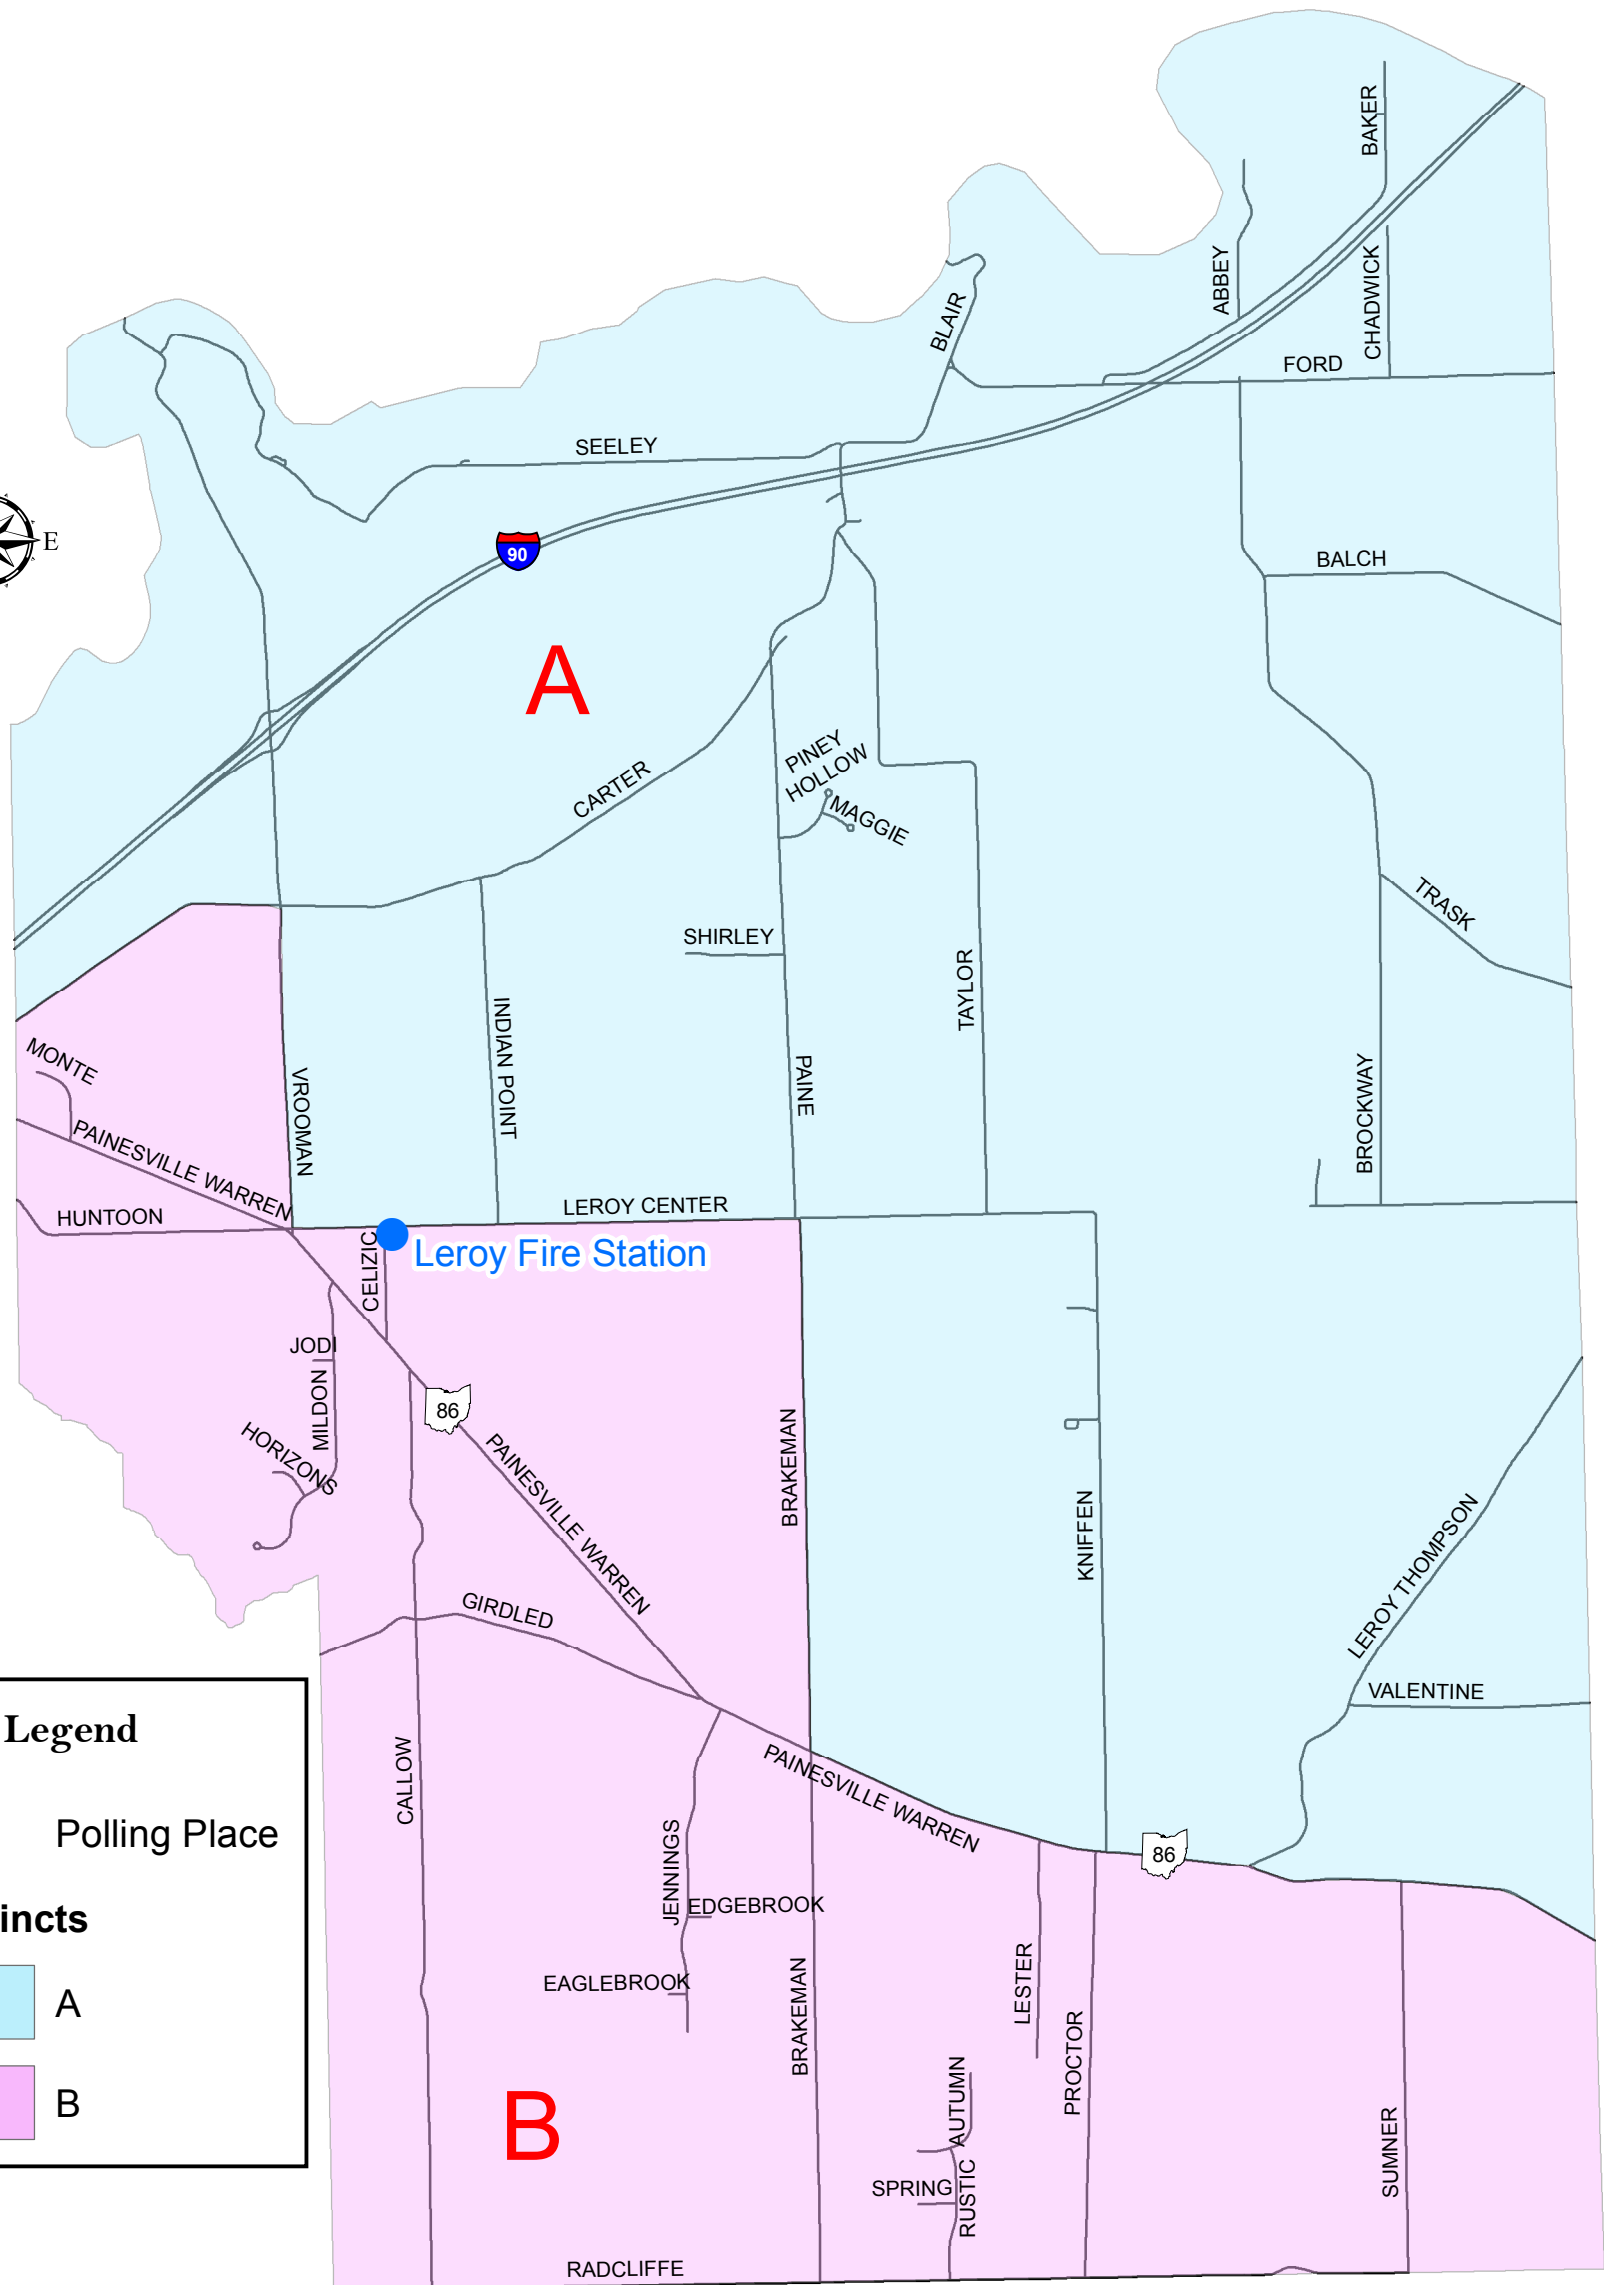

Leroy Township

Legend

- Polling Place

Precincts

- A
- B

Leroy Township Precincts	
A. Fire Station	13028 Leroy Center Road
B. Fire Station	13028 Leroy Center Road

1 inch = 3,000 feet

LAKE COUNTY BOARD OF ELECTIONS
ADOPTED JULY 2009

Updated 8/7/15