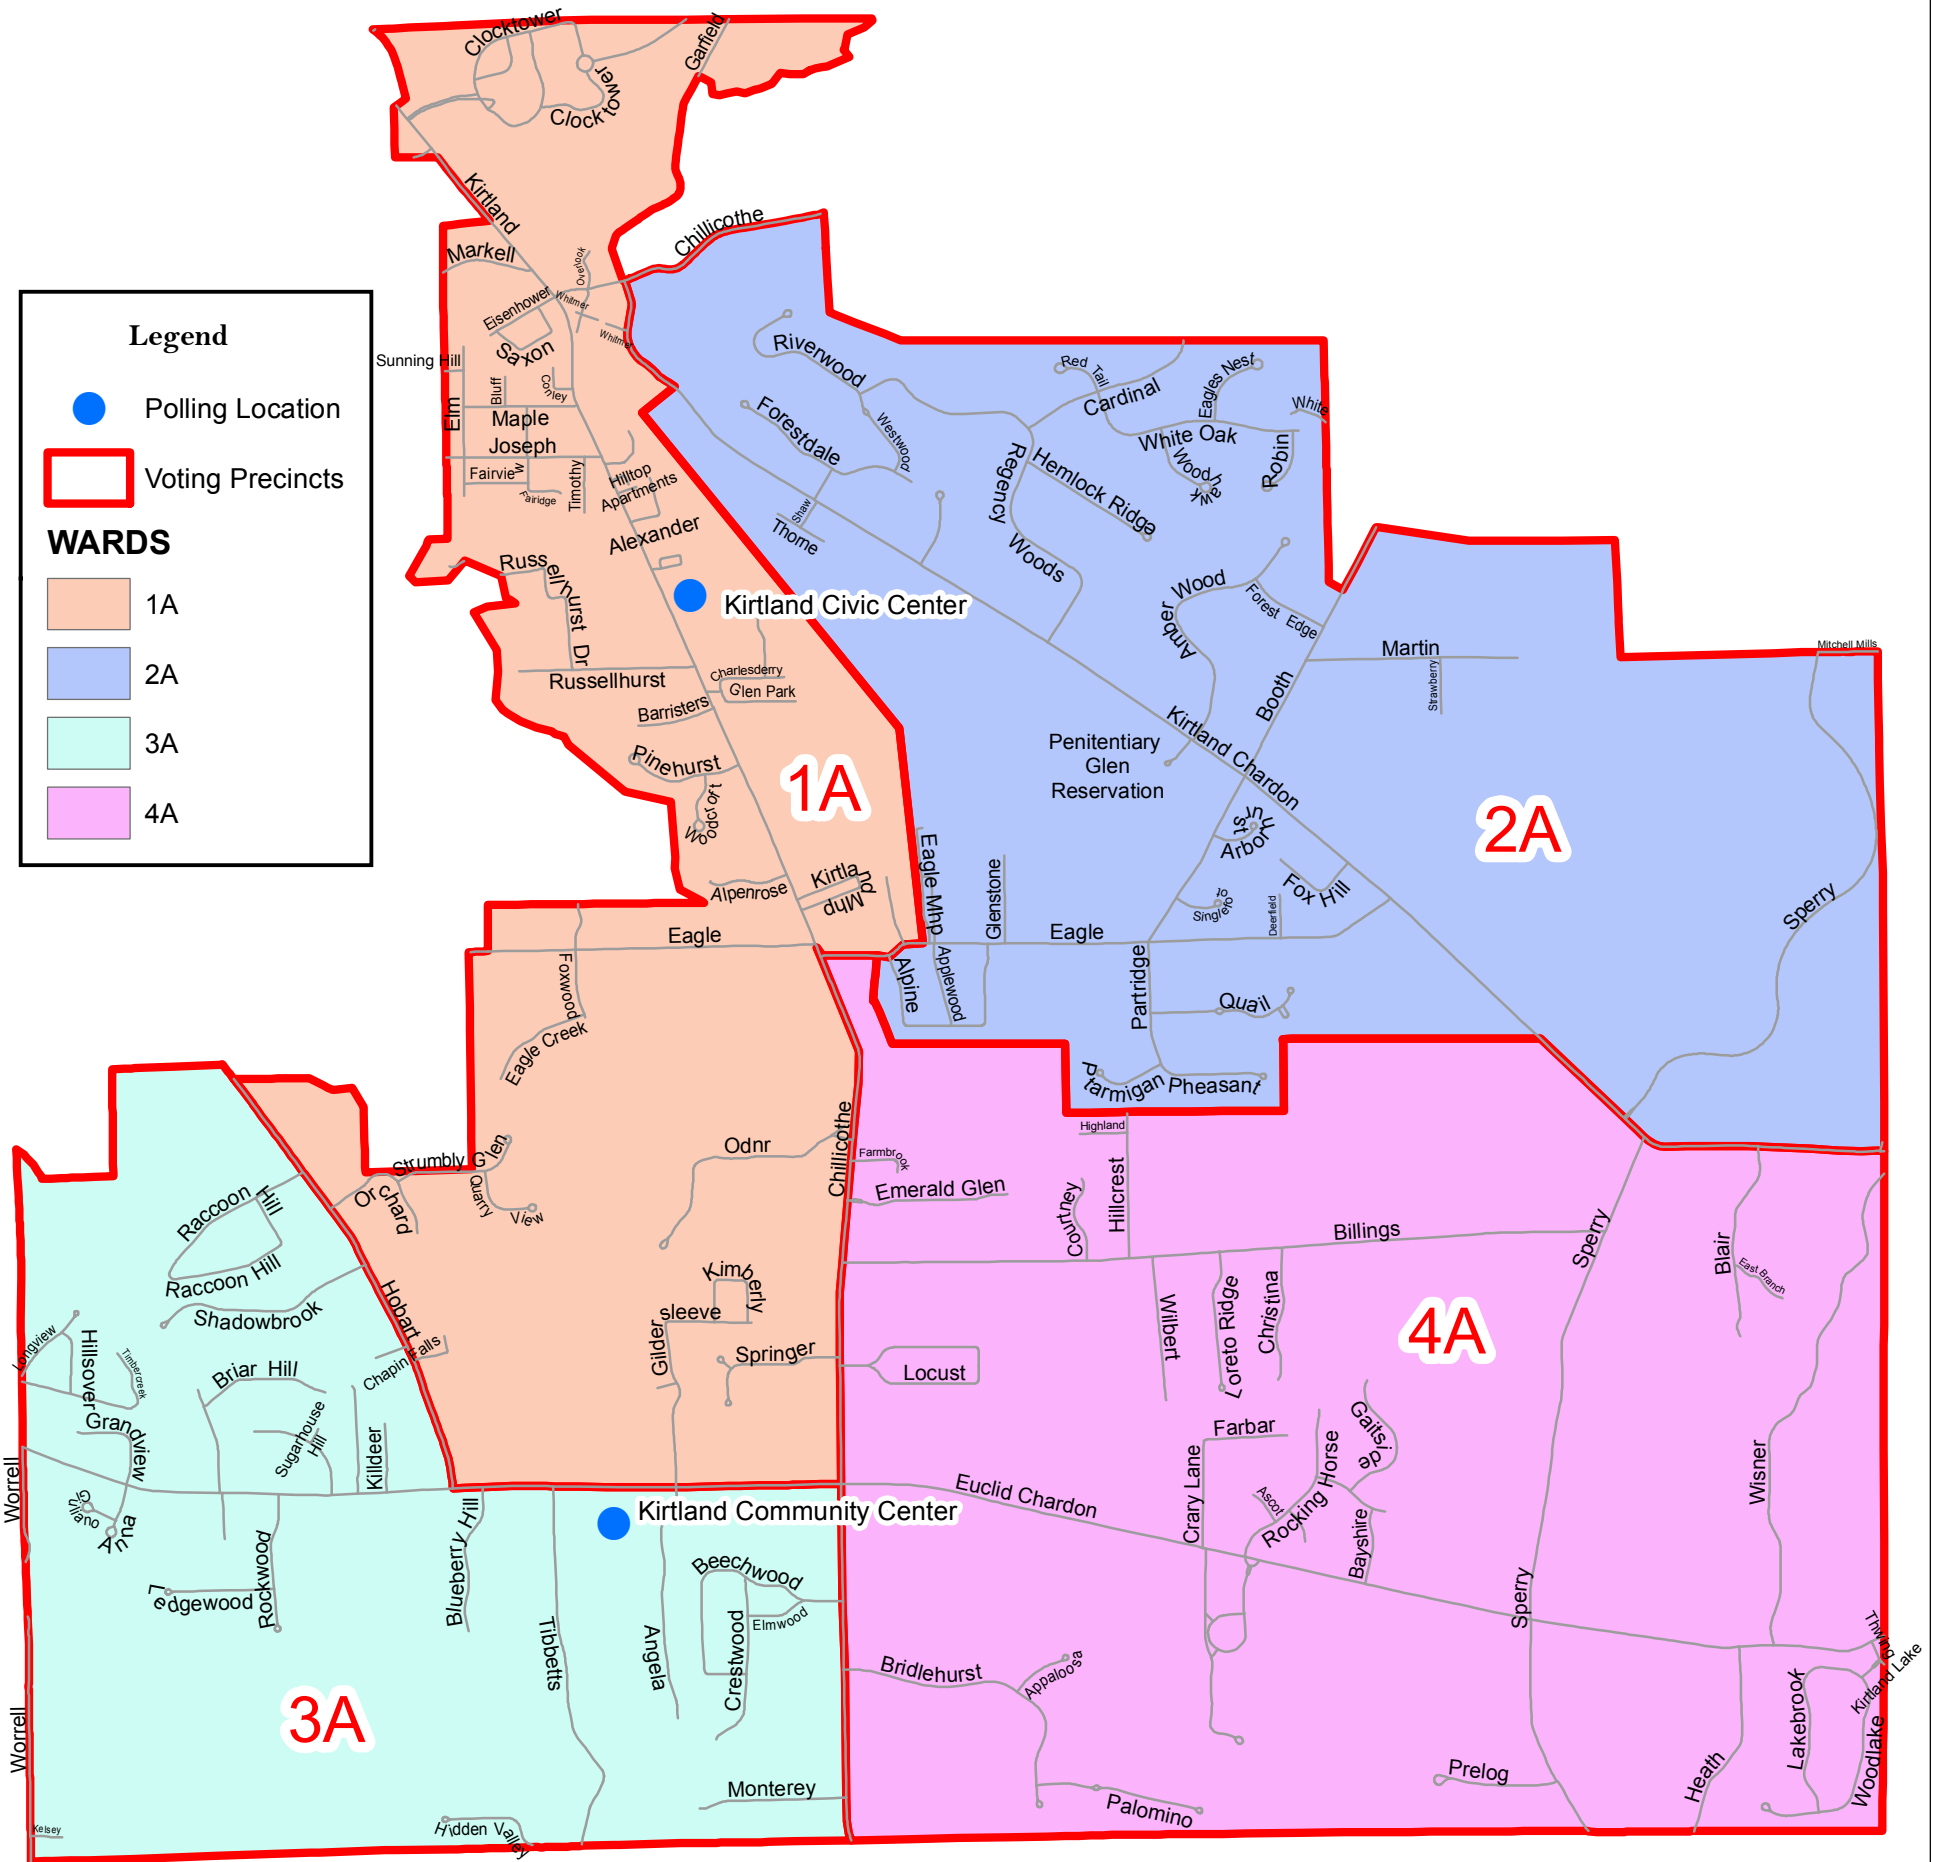

Kirtland City

Kirtland Precincts

1A	Kirtland Civic Center	9301 Chillicothe Rd.
2A	Kirtland Civic Center	9301 Chillicothe Rd.
3A	Kirtland Community Center	7900 Euclid-Chardon Rd.
4A	Kirtland Community Center	7900 Euclid-Chardon Rd.

LAKE COUNTY BOARD OF ELECTIONS
ADOPTED DECEMBER 2014

Updated 8/6/15