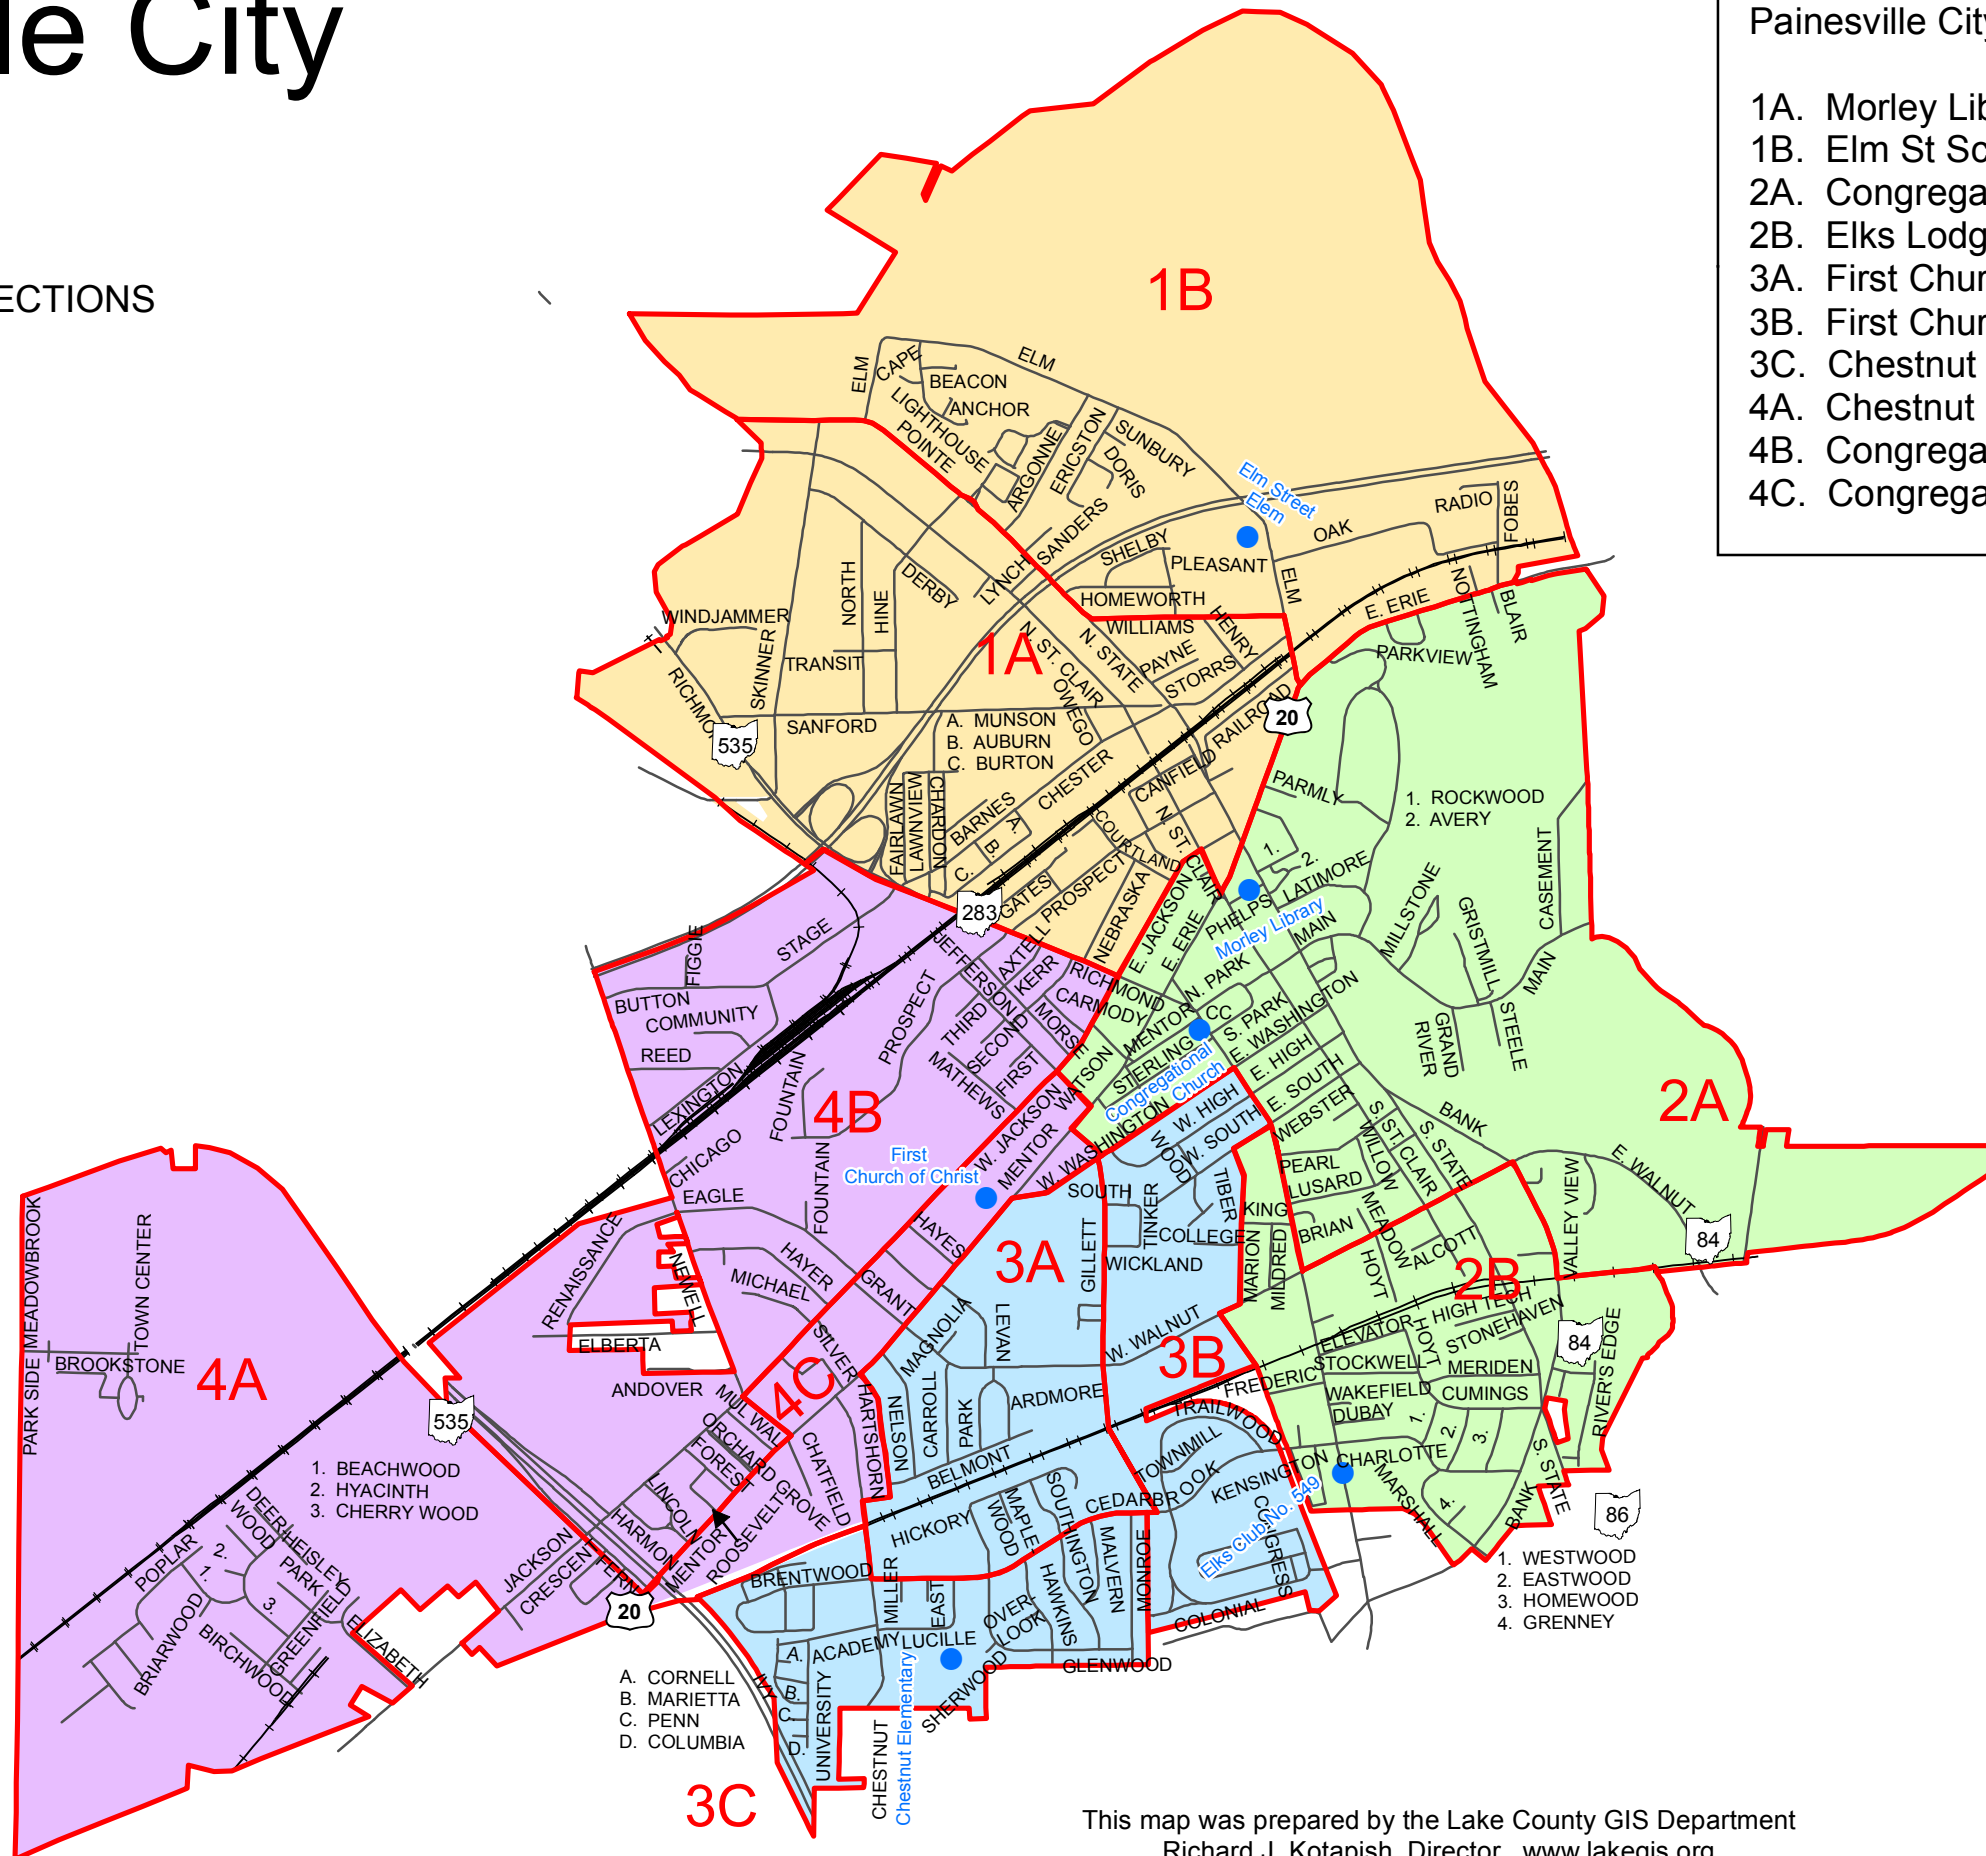

# Painesville City

Lake County, Ohio

LAKE COUNTY BOARD OF ELECTIONS  
ADOPTED MAY 2011

## Painesville City Precincts

|                            |                  |
|----------------------------|------------------|
| 1A. Morley Library         | 184 Phelps St.   |
| 1B. Elm St School          | 585 Elm St.      |
| 2A. Congregational Church  | 22 Liberty St.   |
| 2B. Elks Lodge No 549      | 723 Liberty St.  |
| 3A. First Church of Christ | 422 Mentor Ave.  |
| 3B. First Church of Christ | 422 Mentor Ave.  |
| 3C. Chestnut Elem.         | 341 Chestnut St. |
| 4A. Chestnut Elem.         | 341 Chestnut St. |
| 4B. Congregational Church  | 22 Liberty       |
| 4C. Congregational Church  | 22 Liberty       |

May 2011

1 inch = 2,000 feet

## Legend

- Polling Locations
- Precinct Lines
- Ward 1
- Ward 2
- Ward 3
- Ward 4

This map was prepared by the Lake County GIS Department  
Richard J. Kotapish, Director [www.lakegis.org](http://www.lakegis.org)