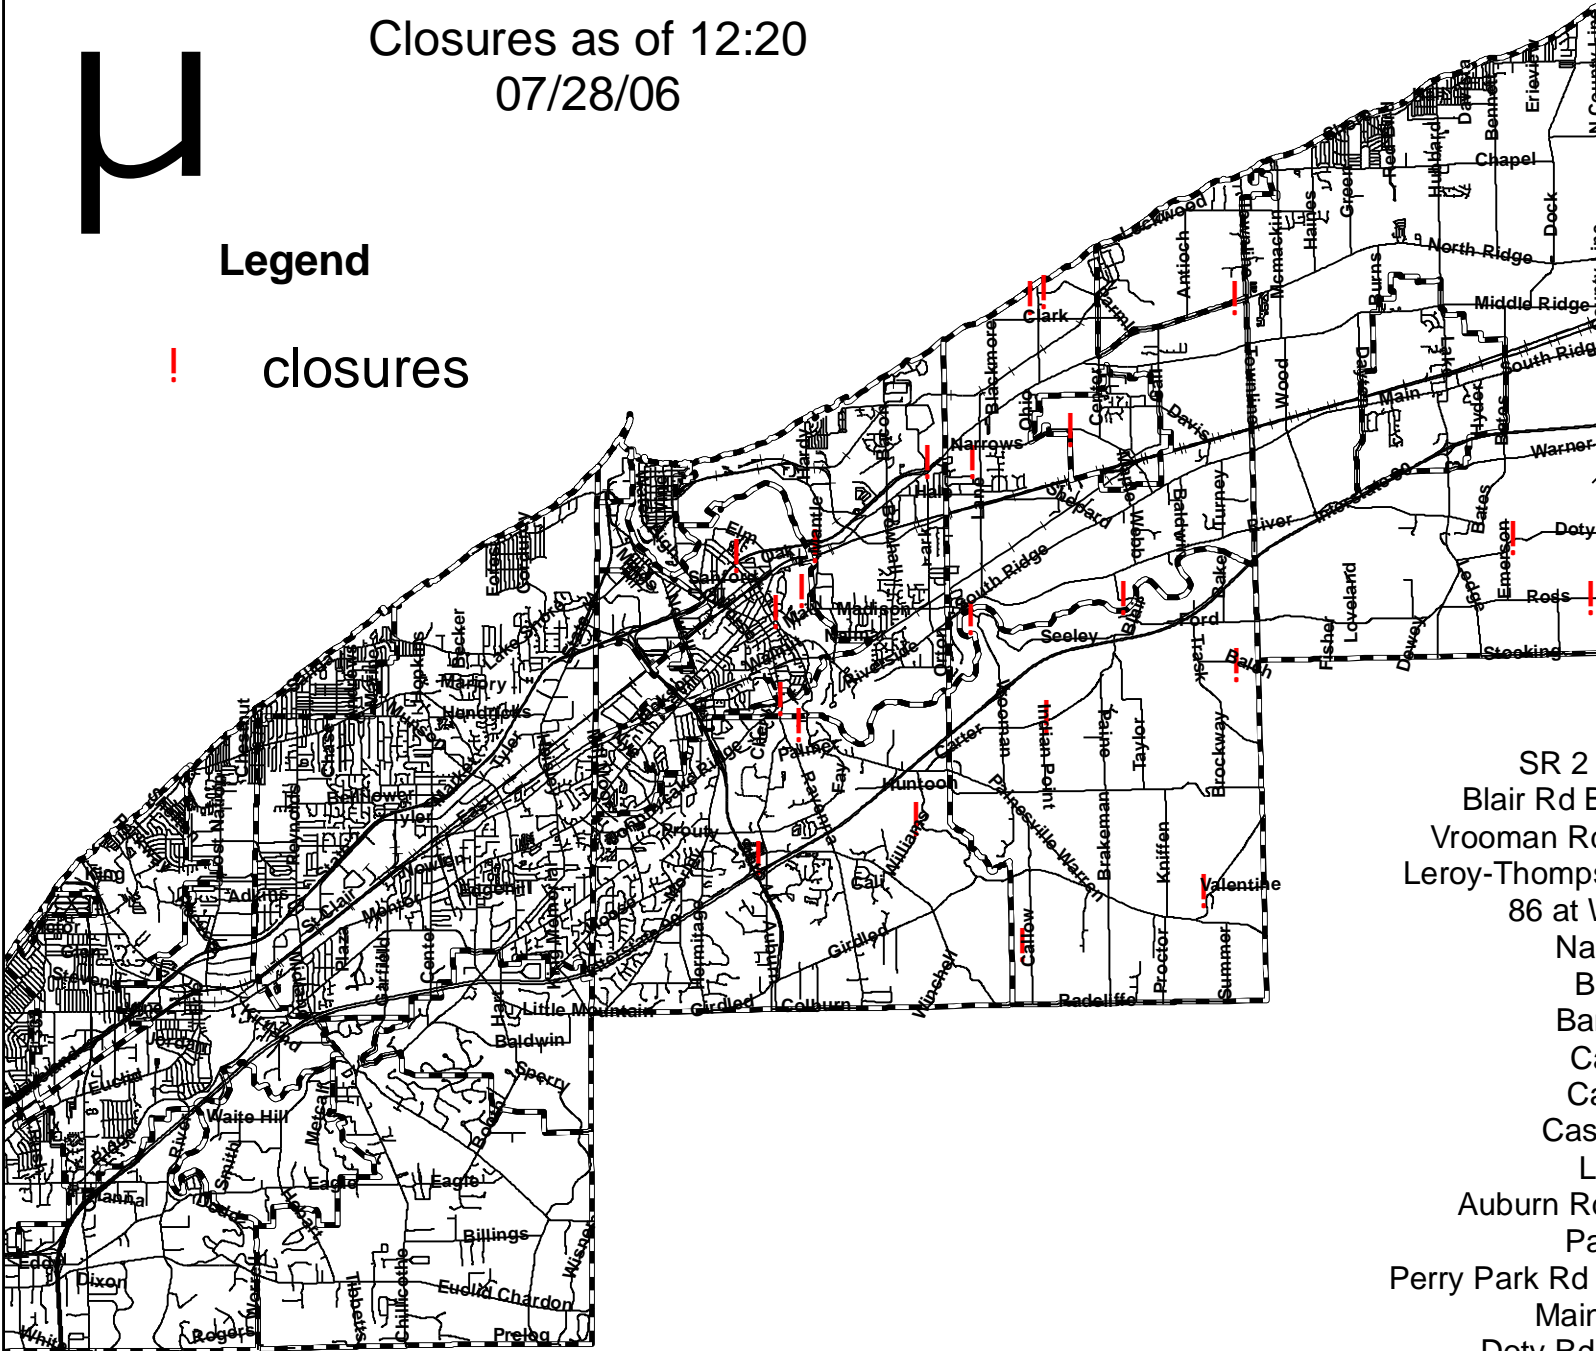

Closures as of 12:20
07/28/06

Legend

! closures

- SR 2 East of 535
- Blair Rd Bridge @ Grand
- Vrooman Rd Bridge @ Grand
- Leroy-Thompson Rd @ Valentine
- 86 at Wyman Park
- Narrows Rd
- Balch Rd
- Bank Street
- Carter Rd
- Callow Rd
- Casement Rd
- Lane Rd
- Auburn Rd - Spear to 608
- Parmly Rd
- Perry Park Rd from Clark to Parmly
- Main St Bridge
- Doty Rd Bridge (gone)
- Ross Rd Bridge (gone)
- Williams Rd @ Cascade (gone)