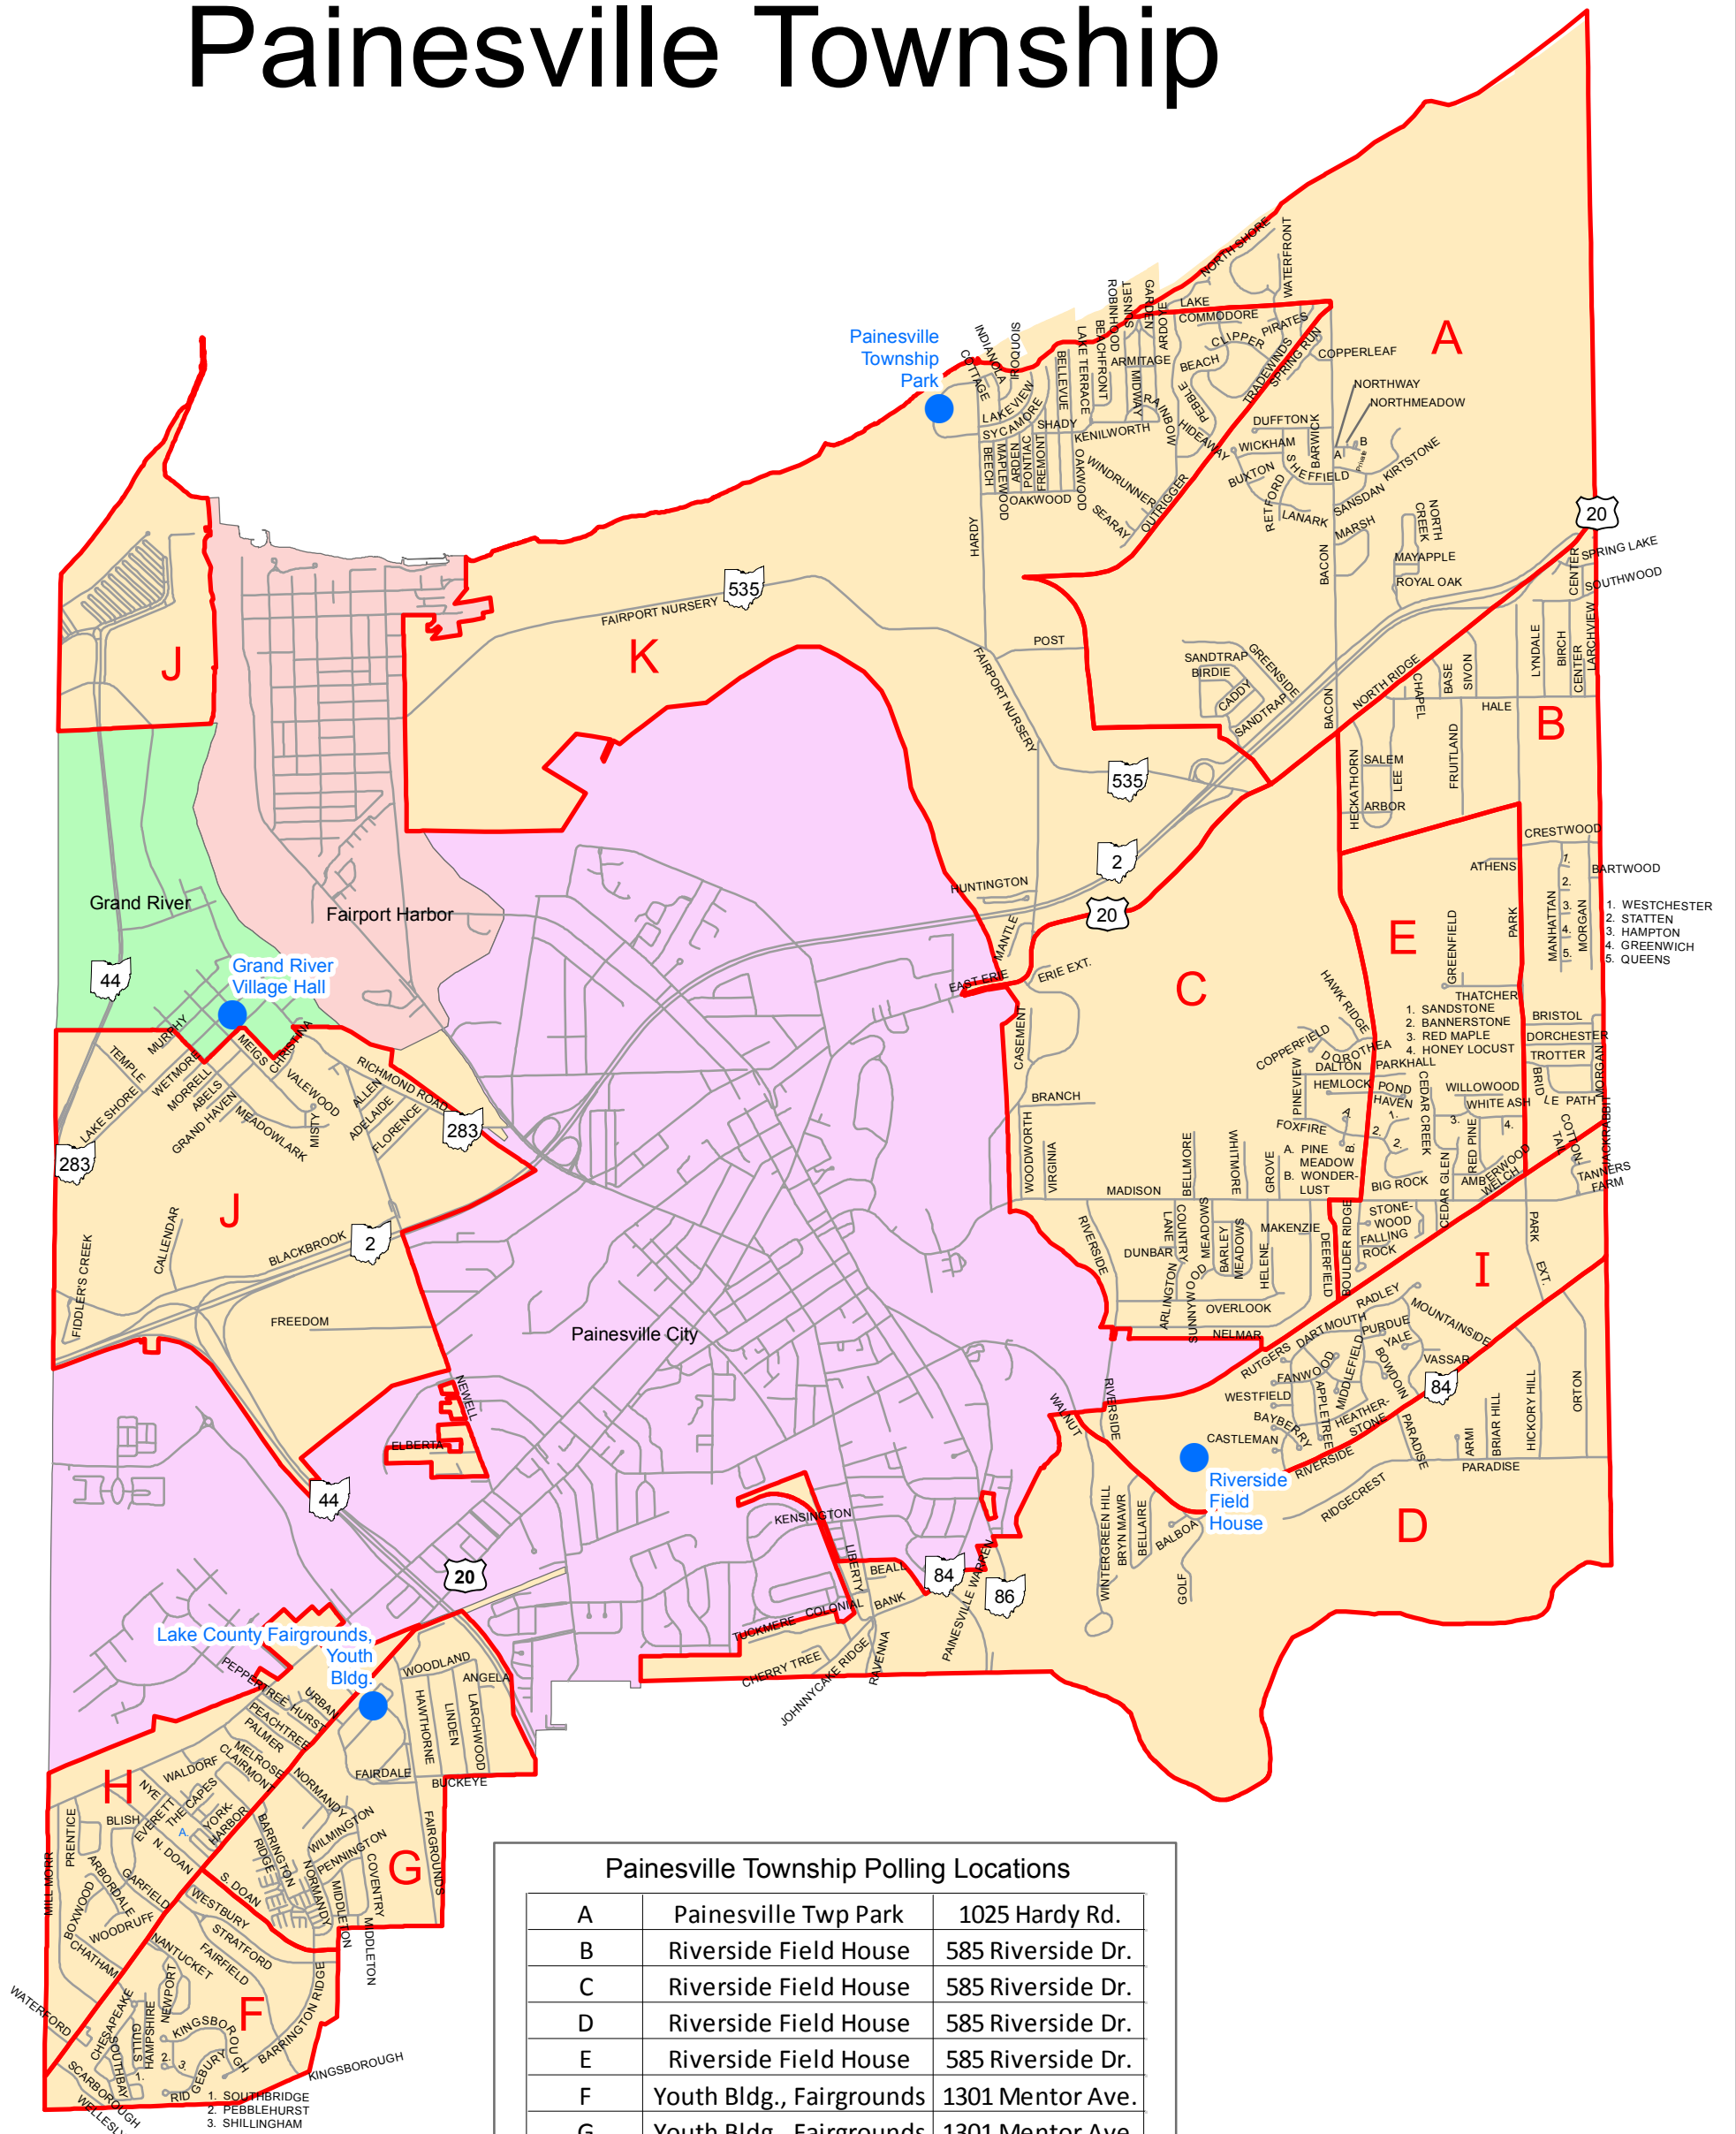

# Painesville Township

A	Painesville Twp Park	1025 Hardy Rd.
B	Riverside Field House	585 Riverside Dr.
C	Riverside Field House	585 Riverside Dr.
D	Riverside Field House	585 Riverside Dr.
E	Riverside Field House	585 Riverside Dr.
F	Youth Bldg., Fairgrounds	1301 Mentor Ave.
G	Youth Bldg., Fairgrounds	1301 Mentor Ave.
H	Youth Bldg., Fairgrounds	1301 Mentor Ave.
I	Riverside Field House	585 Riverside Dr.
J	Grand River Village Hall	205 Singer Ave.
K	Painesville Twp Park	1025 Hardy Rd.

1 inch = 3,000 feet

## Legend

- Polling Places
- Precincts

LAKE COUNTY BOARD OF ELECTIONS  
ADOPTED JULY 2012

Updated 8/7/15

This map was prepared by the Lake County GIS Department  
James Branch, Director - [www.lakegis.org](http://www.lakegis.org)